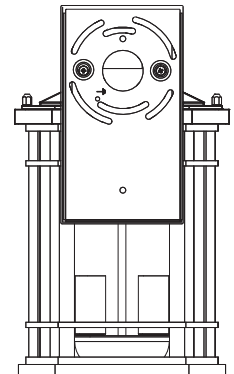

LAMPING

- **Number of Bulbs:** 1
- **Max Bulb Wattage:** 100W
- **Socket Type:** Medium Base
- **Recommended Bulb:** #N/A
- **Bulbs Included:** No