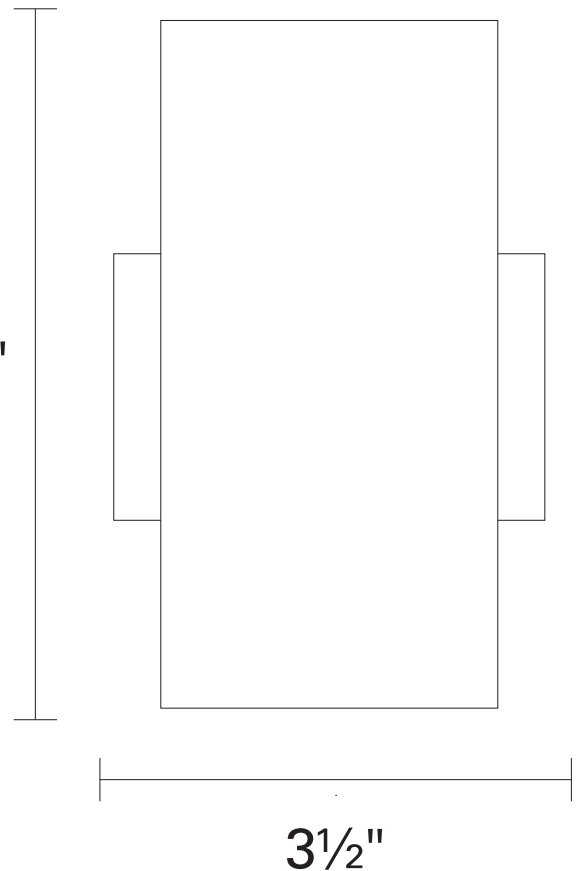

WARRANTY

5 Years Residential

20,000 Hours Commercial

10 1/4"