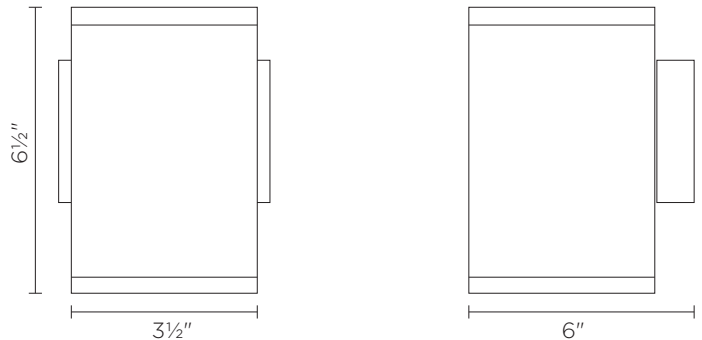

## DIMENSIONS

**Length / Ø:** 3.5"

**Width:** N/A"

**Height:** 6.5"

**Depth:** 6"

**Minimum Height:** N/A"

**Maximum Height:** N/A"

## PIPE / CHAIN / CORD INFORMATION

**Pipe/Chain Kit Included:** Not Included

**Pipe Information:** N/A

**Chain Information:** N/A

**Wire/Cord Information:** N/A

**Max Sloped Ceiling Angle:** N/A

*\*Conversion 19° to 45° : ASY0101+Finish (2 loops + 1 chain):  
For Additional Cost*