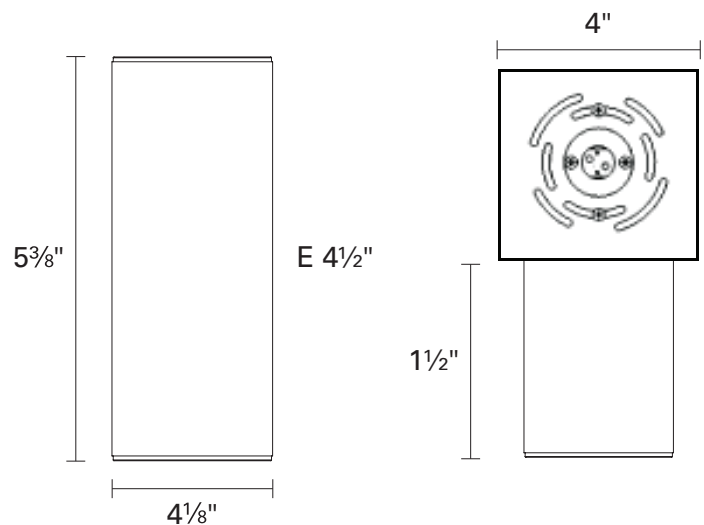

SUMMERSIDE OUTDOOR | OUTDOOR SCONCE

SKU | DVP115012

FINISH OPTIONS

Black (BK)

DIMENSIONS

Length / Ø: 4.5"

Width: N/A"

Height: 5.5"

Depth: 4.5"

Minimum Height: N/A"

Maximum Height: N/A"

LAMPING

Number of Sockets: 1

Wattage of Individual Socket: 35W

Socket Type: GU10

Socket Orientation: Multidirectional

Wire/Cord Information: N/A

Max Sloped Ceiling Angle: N/A

**Conversion 19° to 45° : ASY0101+Finish (2 loops + 1 chain):
For Additional Cost*

ADDITIONAL INFORMATION

Wall and Ceiling Mountable: Yes

Up and Down Mountable: N/A