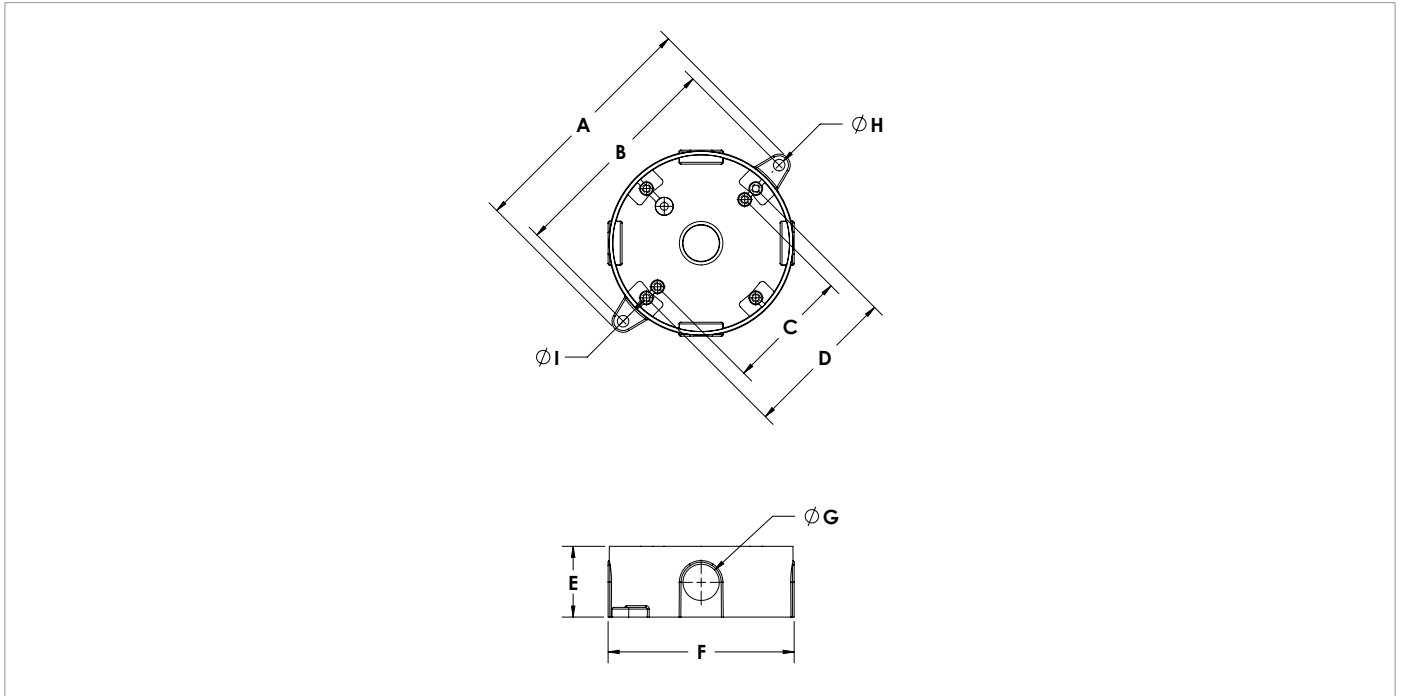

DVXJ – ALUMINUM BOX

 ROUND BOX

INCLUDES:

-  x 4 threaded plugs (installed)
-  x 1 neoprene gasket
-  x 1 ground screw
-  x 2 brass cover screws
-  x 1 stamped aluminum cover

CONSTRUCTION

- 4" standard cast aluminum box with 5 X 1/2" or 3/4" threaded entries.
- Each unit has two opposing mounting feet, 4 internal posts for mounting covers and 2 additional posts for universal cross bars.
- All posts 10-24 tapped.

CERTIFICATION:

DIMENSIONS

PRODUCT	A (IN.)	B (IN.)	C (IN.)	D (IN.)	E (IN.)	F (IN.)	G CONDUIT ENTRY	H (IN.)	I SCREW HOLES
1/2 DVXJ	5.5	5	2.795	3.5	1.604	4.213	1/2 NPT	0.26	10-24
3/4 DVXJ	5.5	5	2.795	3.5	1.604	4.213	3/4 NPT	0.26	10-24

ORDER INFO

STOCK CODE / DESCRIPTION

095770 1/2DVXJ/C - SANDBLASTED ALUM. WITH COVER

095800 1/2DVXJ/C - BLACK WITH COVER

095801 1/2DVXJ/C - BRONZE WITH COVER

095802 1/2DVXJ/C - WHITE WITH COVER

095772 3/4DVXJ/C - SANDBLASTED ALUM. WITH COVER