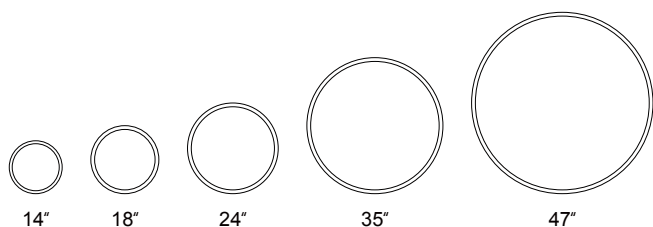

Available size (inch)

Parameter List

Light Distribution	Direct								
Diameter	14"	18"			24"	35"		47"	
Item No.	VER-DR035023-CTK	VER-DR045028-CTK	VER-DR045040-CTK	VER-DR060048-CTK	VER-DR060062-CTK	VER-DR090080-CTK	VER-DR090100-CTK	VER-DR120108-CTK	VER-DR120132-CTK
CCT Selectable	3000K/3500K/4000K								
Input Power	23W	28W	40W	48W	62W	80W	100W	108W	132W
Lumen Output(±10%)	1800lm	2500lm	3600lm	4700lm	6100lm	8100lm	10350lm	11700lm	14400lm
Efficacy	70-80lm/W	80-90lm/W	80-90lm/W	90-100lm/W	90-100lm/W	95-105lm/W	95-105lm/W	105-115lm/W	105-115lm/W
Light Distribution	Direct/Indirect								
Item No.	VER-ID035028-CTK	VER-ID045040-CTK	VER-ID045050-CTK	VER-ID060054-CTK	VER-ID060062-CTK	VER-ID090100-CTK	VER-ID090123-CTK	VER-ID120114-CTK	VER-ID120132-CTK
CCT Selectable	3000K/3500K/4000K								
Input Power	28W	40W	50W	54W	62W	100W	123W	114W	132W
Lumen Output(±10%)	↑600lm+ ↓1600lm	↑1100lm+ ↓2500lm	↑1350lm+ ↓3150lm	↑1600lm+ ↓3800lm	↑1800lm+ ↓4300lm	↑3150lm+ ↓7200lm	↑3800lm+ ↓9000lm	↑3600lm+ ↓8600lm	↑4200lm+ ↓9900lm
Efficacy	70-80lm/W	80-90lm/W	80-90lm/W	90-100lm/W	90-100lm/W	95-105lm/W	95-105lm/W	105-115lm/W	105-115lm/W
Input Voltage	120-277VAC								
Power Factor	≥0.9								
UGR	<19								
CRI	>90								
CCT	CCT Selectable 3000K/3500K/4000K								
Dimming	0-10V Dimmable								
Beam Angle	120°↑/ 90°↓								
Life Time	L80(B10)>50,000HRS								
Finish	RAL9016 White, RAL9005 Black, Powder Coating, or RAL9006 Silver Customized								
Warranty	5 Years								