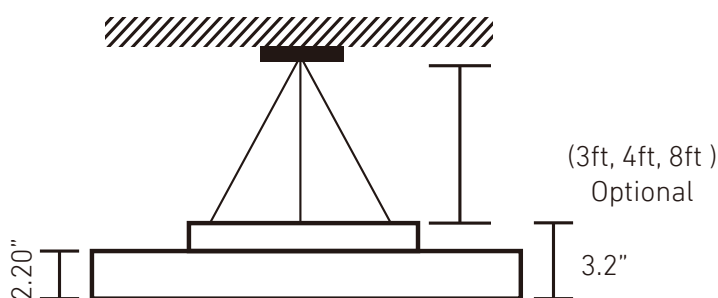

Available size (inch)

Parameter List

Light Distribution	Direct								
Diameter	14"	18"			24"	35"		47"	
Item No.	VER-DR035023-CTK	VER-DR045028-CTK	VER-DR045040-CTK	VER-DR060048-CTK	VER-DR060062-CTK	VER-DR090080-CTK	VER-DR090100-CTK	VER-DR120108-CTK	VER-DR120132-CTK
CCT Selectable	3000K/3500K/4000K								
Input Power	23W	28W	40W	48W	62W	80W	100W	108W	132W
Lumen Output(±10%)	1800lm	2500lm	3600lm	4700lm	6100lm	8100lm	10350lm	11700lm	14400lm
Efficacy	70-80lm/W	80-90lm/W	80-90lm/W	90-100lm/W	90-100lm/W	95-105lm/W	95-105lm/W	105-115lm/W	105-115lm/W
Light Distribution	Direct/Indirect								
Item No.	VER-ID035028-CTK	VER-ID045040-CTK	VER-ID045050-CTK	VER-ID060054-CTK	VER-ID060062-CTK	VER-ID090100-CTK	VER-ID090123-CTK	VER-ID120114-CTK	VER-ID120132-CTK
CCT Selectable	3000K/3500K/4000K								
Input Power	28W	40W	50W	54W	62W	100W	123W	114W	132W
Lumen Output(±10%)	↑600lm+ ↓1600lm	↑1100lm+ ↓2500lm	↑1350lm+ ↓3150lm	↑1600lm+ ↓3800lm	↑1800lm+ ↓4300lm	↑3150lm+ ↓7200lm	↑3800lm+ ↓9000lm	↑3600lm+ ↓8600lm	↑4200lm+ ↓9900lm
Efficacy	70-80lm/W	80-90lm/W	80-90lm/W	90-100lm/W	90-100lm/W	95-105lm/W	95-105lm/W	105-115lm/W	105-115lm/W
Input Voltage	120-277VAC								
Power Factor	≥0.9								
UGR	<19								
CRI	>90								
CCT	CCT Selectable 3000K/3500K/4000K								
Dimming	0-10V Dimmable								
Beam Angle	120°↑/ 90°↓								
Life Time	L80(B10)>50,000HRS								
Finish	RAL9016 White, RAL9005 Black, Powder Coating, or RAL9006 Silver Customized								
Warranty	5 Years								