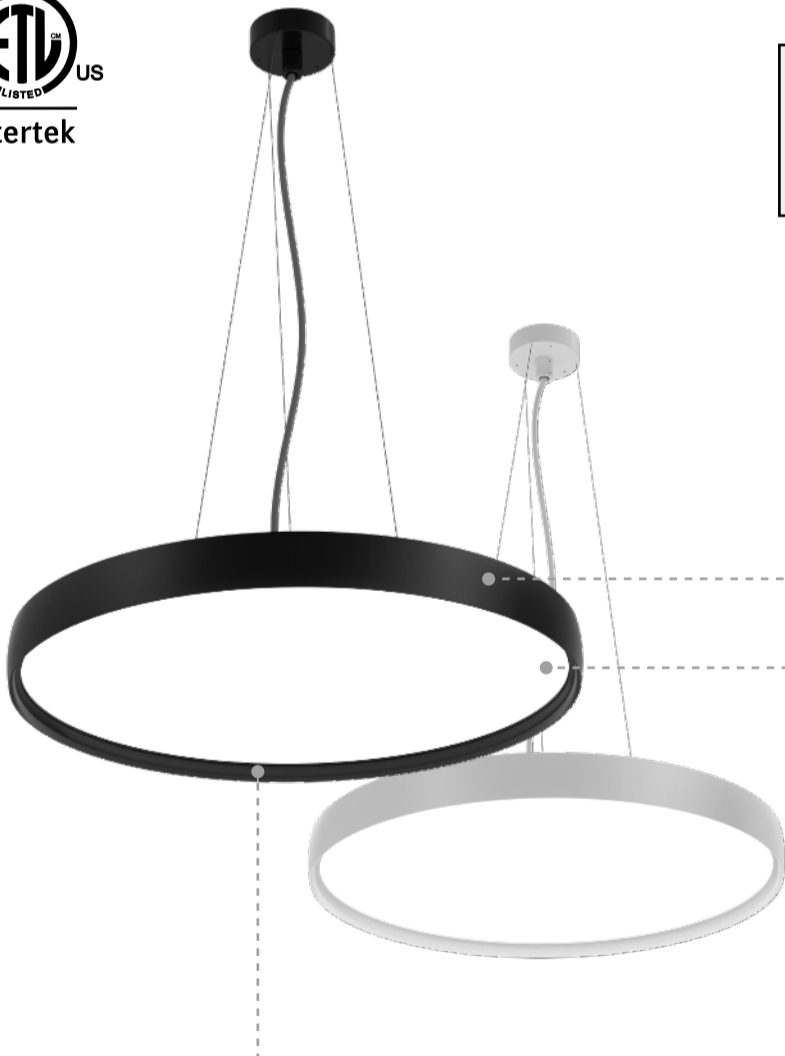

Verona

4 in 1 VERONA
ARCHITECTURAL ROUND LIGHT

LUMINAIRE
Galarneau

UGR<19 Lighting
Visual Comfort & Healthy

Diameter Up to **47"** With
14000LM
Delivered Lumens

5 years Warranty

Flexible and Easy
Installation

Aircraft Pendant

Rod Pendant

Ceiling, Wall Mounted

70% Direct / 30% Indirect lighting distribution, High efficacy up to 120LM/W. Flicker free.

Direct light uses microprismatic diffuser to realize anti-glare and visual comfort effect. UGR<19.

Direct/Indirect Illumination

Indirect Light
Switchable On or Off

Aluminum shallow housing with regressed microprismatic lens

CCT Selectable

Excellent power coating surface treatment. Support bespoke colors.