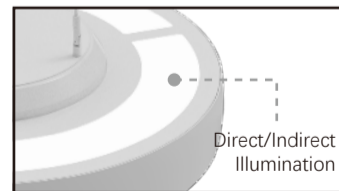

Verona

4 in 1 VERONA
ARCHITECTURAL ROUND LIGHT

LUMINAIRE
Galarneau

UGR<19 Lighting
Visual Comfort & Healthy

Diameter Up to **47"** With
14000LM
Delivered Lumens

5 years Warranty

Flexible and Easy
Installation

Aircraft Pendant

Rod Pendant

Ceiling, Wall Mounted

70% Direct / 30% Indirect lighting distribution, High efficacy up to 120LM/W. Flicker free.

Direct light uses microprismatic diffuser to realize anti-glare and visual comfort effect. UGR<19.

Direct/Indirect Illumination

Indirect Light
Switchable On or Off

Aluminum shallow housing with regressed microprismatic lens

CCT Selectable

Excellent power coating surface treatment. Support bespoke colors.