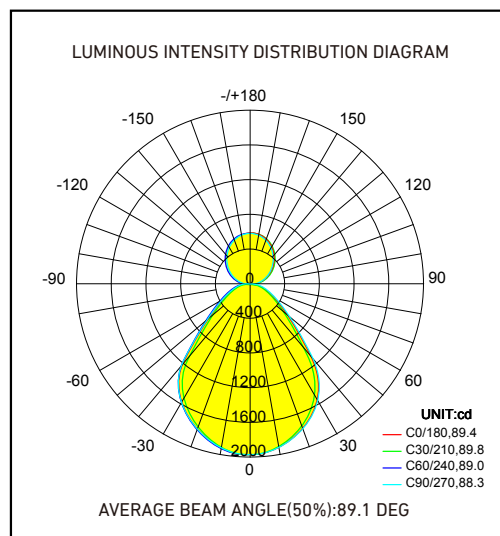

Available size (inch)

Parameter List

Light Distribution	Direct								
Diameter	14"	18"			24"	35"		47"	
Item No.	VER-DR035023-CTK	VER-DR045028-CTK	VER-DR045040-CTK	VER-DR060048-CTK	VER-DR060062-CTK	VER-DR090080-CTK	VER-DR090100-CTK	VER-DR120108-CTK	VER-DR120132-CTK
CCT Selectable	3000K/3500K/4000K								
Input Power	23W	28W	40W	48W	62W	80W	100W	108W	132W
Lumen Output(±10%)	1800lm	2500lm	3600lm	4700lm	6100lm	8100lm	10350lm	11700lm	14400lm
Efficacy	70-80lm/W	80-90lm/W	80-90lm/W	90-100lm/W	90-100lm/W	95-105lm/W	95-105lm/W	105-115lm/W	105-115lm/W
Light Distribution	Direct/Indirect								
Item No.	VER-ID035028-CTK	VER-ID045040-CTK	VER-ID045050-CTK	VER-ID060054-CTK	VER-ID060062-CTK	VER-ID090100-CTK	VER-ID090123-CTK	VER-ID120114-CTK	VER-ID120132-CTK
CCT Selectable	3000K/3500K/4000K								
Input Power	28W	40W	50W	54W	62W	100W	123W	114W	132W
Lumen Output(±10%)	↑600lm+ ↓1600lm	↑1100lm+ ↓2500lm	↑1350lm+ ↓3150lm	↑1600lm+ ↓3800lm	↑1800lm+ ↓4300lm	↑3150lm+ ↓7200lm	↑3800lm+ ↓9000lm	↑3600lm+ ↓8600lm	↑4200lm+ ↓9900lm
Efficacy	70-80lm/W	80-90lm/W	80-90lm/W	90-100lm/W	90-100lm/W	95-105lm/W	95-105lm/W	105-115lm/W	105-115lm/W
Input Voltage	120-277VAC								
Power Factor	≥0.9								
UGR	<19								
CRI	>90								
CCT	CCT Selectable 3000K/3500K/4000K								
Dimming	0-10V Dimmable								
Beam Angle	120°↑/ 90°↓								
Life Time	L80(B10)>50,000HRS								
Finish	RAL9016 White, RAL9005 Black, Powder Coating, or RAL9006 Silver Customized								
Warranty	5 Years								