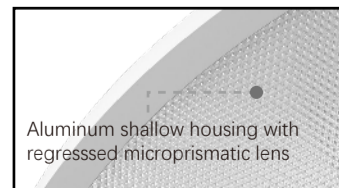

Verona

4 in 1 VERONA
ARCHITECTURAL ROUND LIGHT

LUMINAIRE
Galarneau

UGR<19 Lighting
Visual Comfort & Healthy

Diameter Up to **47"** With
14000LM
Delivered Lumens

5 years Warranty

Flexible and Easy
Installation

Aircraft Pendant

Rod Pendant

Ceiling, Wall Mounted

70% Direct / 30% Indirect lighting distribution, High efficacy up to 120LM/W. Flicker free.

Direct light uses microprismatic diffuser to realize anti-glare and visual comfort effect. UGR<19.

Direct/Indirect Illumination

Indirect Light
Switchable On or Off

Aluminum shallow housing with regressed microprismatic lens

CCT Selectable

Excellent power coating surface treatment. Support bespoke colors.