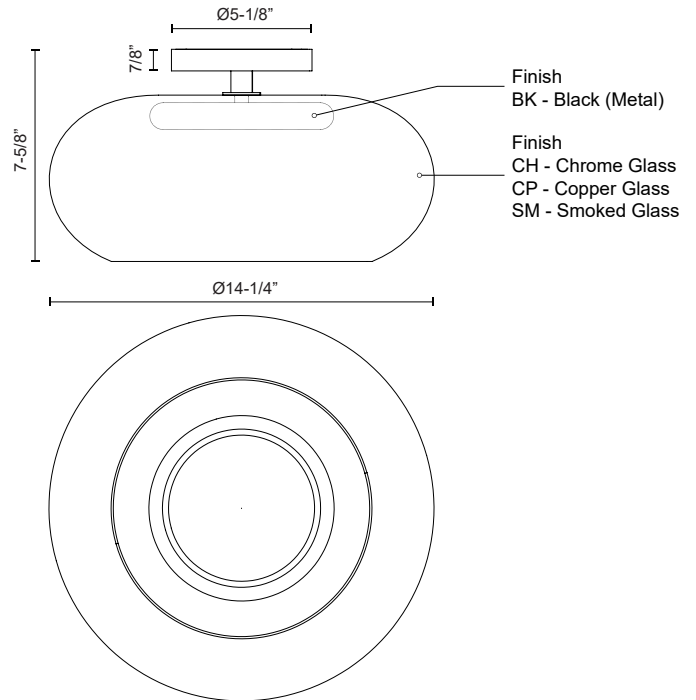

TRINITY SF62014

SEMI FLUSH

PROJECT

SPECIFICATION DETAILS

Fixture Dimensions	D14-1/4" x H7-5/8"
Light Source	AC LED Module
Wattage	21W
Total Lumens	1840lm
Delivered Lumens	BK/CH-560lm; BK/CP-665lm; BK/SM-970lm;
Voltage	120V
Color Temperature	3000K
CRI (Ra)	90CRI
Optional Color Temps	2700K - 5000K Available, Minimum Order Quantities Apply
LED Rated Life	50,000 hours
Dimming	100% - 10%, ELV Dimmer (Not Included)
Shade Details	Smoked or Metallic Finish Glass Shade
Location	Dry
Canopy Dimensions	D5-1/8" x H7/8"
Paint Finish	BK02

* For custom options, consult factory for details.

* For warranty information, please visit www.kuzcolighting.com/warranty

DESCRIPTION

A trio of modern and trendy glass finishes make up the endless possibilities of the Trinity collection. Available in multiple pendant shapes and a stunning semi-flush configuration, the Trinity's versatility and standout finishes are sure to be a hit in any space.

KUZCO

CANADA: 19054 28TH AVENUE - SURREY, BC V3Z 6M3

USA: 3035 E. LONE MOUNTAIN ROAD - LAS VEGAS, NV 89081

WWW.KUZCOLIGHTING.COM

© 2022 KUZCO LIGHTING. ALL RIGHTS RESERVED.

COMMENT