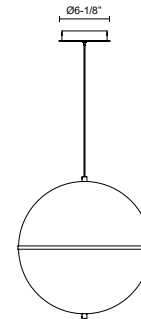

Center Canopy Option

KUZCO

CANADA: 19054 28TH AVENUE - SURREY, BC V3Z 6M3

USA: 3035 E. LONE MOUNTAIN ROAD - LAS VEGAS, NV 89081

WWW.KUZCOLIGHTING.COM

© 2023 KUZCO LIGHTING. ALL RIGHTS RESERVED.

COMMENT