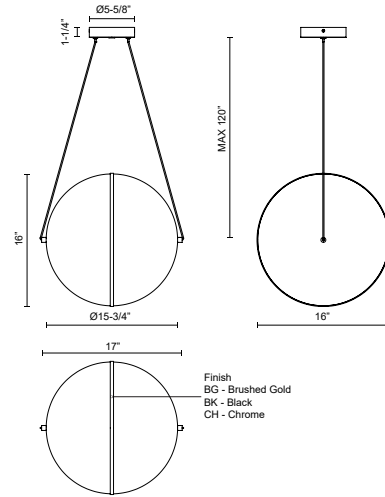

ARIES PD76716

PENDANTS

PROJECT

SPECIFICATION DETAILS

Fixture Dimensions	L17" x W16" x H16"
Light Source	LED with DC Driver
Wattage	21W
Total Lumens	1650lm
Delivered Lumens	BG-1672lm; BK-1615lm; CH-1703lm;
Voltage	120V
Color Temperature	3000K
CRI (Ra)	90CRI
Optional Color Temps	2700K - 5000K Available, Minimum Order Quantities Apply
LED Rated Life	50,000 hours
Dimming	100% - 10%, TRIAC or ELV Dimmer (Not Included)
Diffuser Details	Clear External Acrylic
Glass Details	Frosted Internal Glass
Adjustable	Yes
Wire Length	120" Max
Wire Type	Black
Minimum Hang Height	20"
Sloped Ceiling Adaptable	Yes
Location	Dry
Illumination Direction	Up/Down
Canopy Dimensions	D5-5/8" x H1-1/4"
CEC Title 24 JA8	Yes, JA8-2022
Paint Finish	BG01; BK01; CH01;

* For custom options, consult factory for details.

* For warranty information, please visit www.kuzcolighting.com/warranty

DESCRIPTION

The celestial spheres of the Aries Collection create a one-of-a-kind space that's quite literally out of this world. This fantastic displace of floating light makes a superb statement piece in any style home. Each of the three incredible finishes offers completely adjustable lengths up to 120". The gyroscope-like spheres can also be adjusted for optimal lighting from the interior frosted glass accents

Center Canopy Option

KUZCO

CANADA: 19054 28TH AVENUE - SURREY, BC V3Z 6M3

USA: 3035 E. LONE MOUNTAIN ROAD - LAS VEGAS, NV 89081

WWW.KUZCOLIGHTING.COM

© 2023 KUZCO LIGHTING. ALL RIGHTS RESERVED.

COMMENT