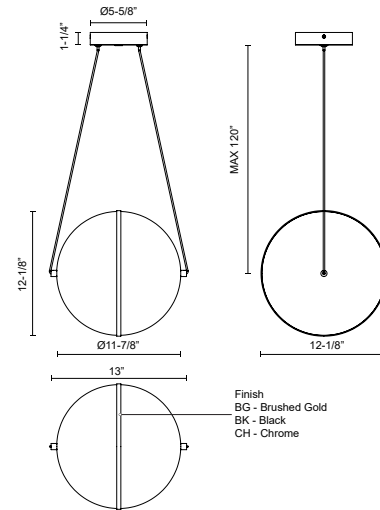

ARIES PD76712

PENDANTS

PROJECT

SPECIFICATION DETAILS

Fixture Dimensions	L13" x W12-1/8" x H12-1/8"
Light Source	LED with DC Driver
Wattage	15W
Total Lumens	1150lm
Voltage	120V
Delivered Lumens	BG-1124lm; BK-1085lm; CH-1145lm;
Color Temperature	3000K
CRI (Ra)	90CRI
Optional Color Temps	2700K - 5000K Available, Minimum Order Quantities Apply
LED Rated Life	50,000 hours
Dimming	100% - 10%, TRIAC or ELV Dimmer (Not Included)
Diffuser Details	Clear External Acrylic
Glass Details	Frosted Internal Glass
Adjustable	Yes
Wire Length	120" Max
Wire Type	Black
Minimum Hang Height	16"
Sloped Ceiling Adaptable	Yes
Location	Dry
Illumination Direction	Up/Down
CEC Title 24 JA8	Yes, JA8-2022
Canopy Dimensions	D5-5/8" x H1-1/4"
Paint Finish	BG01; BK01; CH01;

* For custom options, consult factory for details.

* For warranty information, please visit www.kuzcolighting.com/warranty

DESCRIPTION

The celestial spheres of the Aries Collection create a one-of-a-kind space that's quite literally out of this world. This fantastic displace of floating light makes a superb statement piece in any style home. Each of the three incredible finishes offers completely adjustable lengths up to 120". The gyroscope-like spheres can also be adjusted for optimal lighting from the interior frosted glass accents

Center Canopy Option

KUZCO

CANADA: 19054 28TH AVENUE - SURREY, BC V3Z 6M3

USA: 3035 E. LONE MOUNTAIN ROAD - LAS VEGAS, NV 89081

WWW.KUZCOLIGHTING.COM

© 2023 KUZCO LIGHTING. ALL RIGHTS RESERVED.

COMMENT