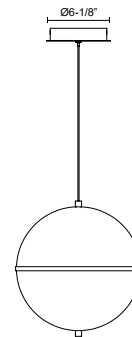

KUZCO

CANADA: 19054 28TH AVENUE - SURREY, BC V3Z 6M3

USA: 3035 E. LONE MOUNTAIN ROAD - LAS VEGAS, NV 89081

WWW.KUZCOLIGHTING.COM

© 2023 KUZCO LIGHTING. ALL RIGHTS RESERVED.

COMMENT