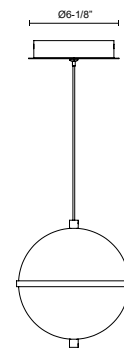

Center Canopy Option

KUZCO

CANADA: 19054 28TH AVENUE - SURREY, BC V3Z 6M3

USA: 3035 E. LONE MOUNTAIN ROAD - LAS VEGAS, NV 89081

WWW.KUZCOLIGHTING.COM

© 2023 KUZCO LIGHTING. ALL RIGHTS RESERVED.

COMMENT