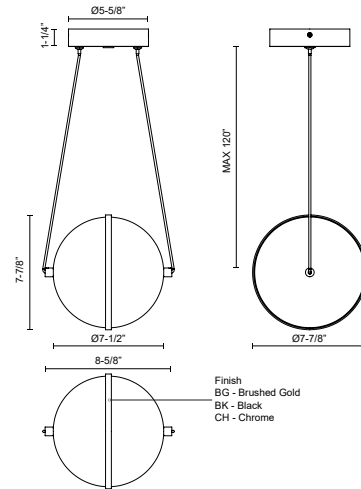

ARIES PD76708

PENDANTS

PROJECT

SPECIFICATION DETAILS

Fixture Dimensions	L8-5/8" x W7-7/8" x H7-7/8"
Light Source	LED with DC Driver
Wattage	11W
Total Lumens	800lm
Delivered Lumens	BG-803lm; BK-775lm; CH-818lm;
Voltage	120V
Color Temperature	3000K
CRI (Ra)	90CRI
Optional Color Temps	2700K - 5000K Available, Minimum Order Quantities Apply
LED Rated Life	50,000 hours
Dimming	100% - 10%, TRIAC or ELV Dimmer (Not Included)
Diffuser Details	Clear External Acrylic
Glass Details	Frosted Internal Glass
Adjustable	Yes
Wire Length	120" Max
Wire Type	Black
Minimum Hang Height	12"
Sloped Ceiling Adaptable	Yes
Location	Dry
Illumination Direction	Up/Down
CEC Title 24 JA8	Yes, JA8-2022
Canopy Dimensions	D5-5/8" x H1-1/4"
Paint Finish	BG01; BK01; CH01;

* For custom options, consult factory for details.

* For warranty information, please visit www.kuzcolighting.com/warranty

DESCRIPTION

The celestial spheres of the Aries Collection create a one-of-a-kind space that's quite literally out of this world. This fantastic display of floating light makes a superb statement piece in any style home. Each of the three incredible finishes offers completely adjustable lengths up to 120". The gyroscope-like spheres can also be adjusted for optimal lighting from the interior frosted glass accents

Center Canopy Option

KUZCO

CANADA: 19054 28TH AVENUE - SURREY, BC V3Z 6M3

USA: 3035 E. LONE MOUNTAIN ROAD - LAS VEGAS, NV 89081

WWW.KUZCOLIGHTING.COM

© 2023 KUZCO LIGHTING. ALL RIGHTS RESERVED.

COMMENT