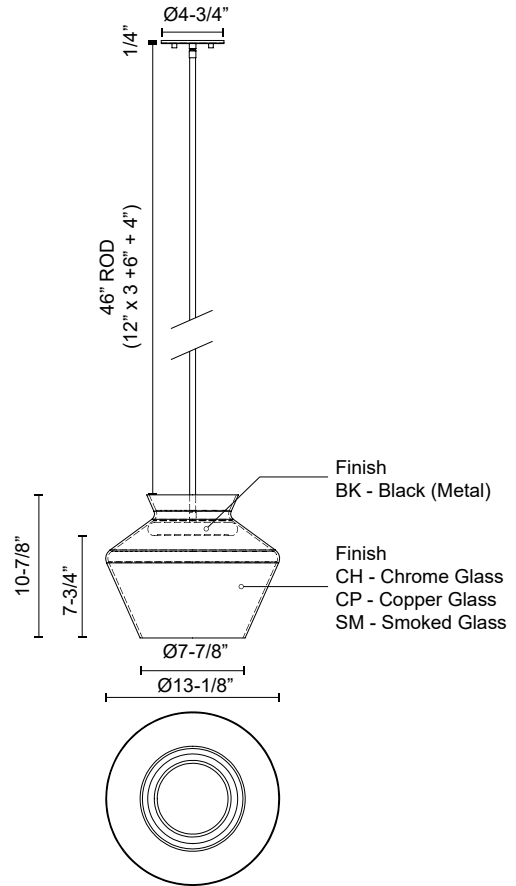

TRINITY
PD62013
PENDANTS

PROJECT

SPECIFICATION DETAILS

Fixture Dimensions	D13-1/8" x H10-7/8"
Light Source	AC LED Module
Wattage	21W
Total Lumens	1700lm
Delivered Lumens	BK/CH-685lm*; BK/CP-815lm*; BK/SM-1186lm;
Voltage	120V
Color Temperature	3000K
CRI (Ra)	90CRI
Optional Color Temps	2700K - 5000K Available, Minimum Order Quantities Apply
LED Rated Life	50,000 hours
Dimming	100% - 10%, ELV Dimmer (Not Included)
Diffuser Details	Frosted acrylic diffuser
Shade Details	Smoked or Metallic Finish Glass Shade
Adjustable	Yes
Rod Length	46" Max (3x12" + 1x6" + 1x4")
Wire Length	60"
Minimum Hang Height	15"
Location	Dry
Canopy Dimensions	D4-3/4" x H1/4"
Paint Finish	BK02

* For custom options, consult factory for details.

* For warranty information, please visit www.kuzcolighting.com/warranty

DESCRIPTION

Available in multiple glass shade style and finishes, the Trinity collection has endless style options when paired with Clear, Copper, Chrome, or Smoke Glass finishes. It is the perfect mix of stylish and classic for any space.

KUZCO

CANADA: 19054 28TH AVENUE - SURREY, BC V3Z 6M3
USA: 3035 E. LONE MOUNTAIN ROAD - LAS VEGAS, NV 89081

WWW.KUZCOLIGHTING.COM

© 2021 KUZCO LIGHTING. ALL RIGHTS RESERVED.

COMMENT