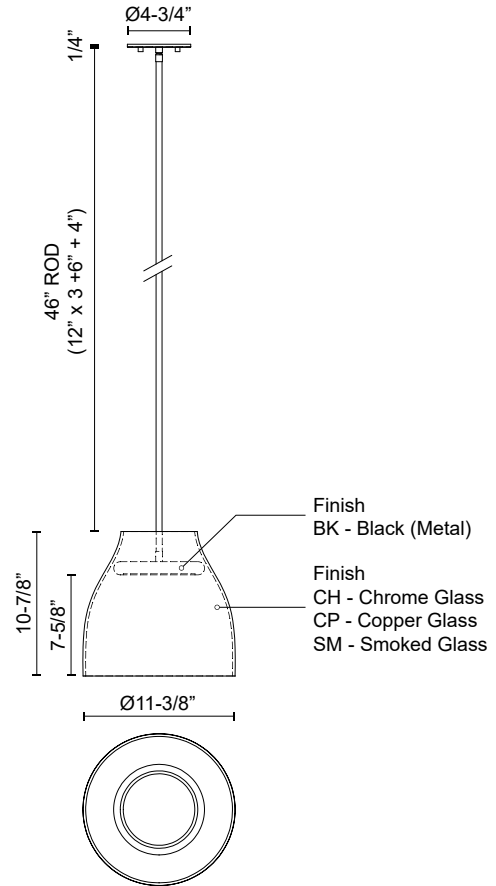

TRINITY PD62012

PENDANTS

PROJECT

SPECIFICATION DETAILS

Fixture Dimensions	D11-3/8" x H10-7/8"
Light Source	AC LED Module
Wattage	21W
Total Lumens	1700lm
Delivered Lumens	1000lm*
Voltage	120V
Color Temperature	3000K
CRI (Ra)	90CRI
Optional Color Temps	2700K - 5000K Available, Minimum Order Quantities Apply
LED Rated Life	50,000 hours
Dimming	100% - 10%, ELV Dimmer (Not Included)
Diffuser Details	Frosted acrylic diffuser
Shade Details	Smoked or Metallic Finish Glass Shade
Adjustable	Yes
Rod Length	46" Max (3x12" + 1x6" + 1x4")
Wire Length	60"
Minimum Hang Height	15"
Location	Dry
Canopy Dimensions	D4-3/4" x H1/4"
Paint Finish	BK02

* For custom options, consult factory for details.

* For warranty information, please visit www.kuzcolighting.com/warranty

DESCRIPTION

Available in multiple glass shade style and finishes, the Trinity collection has endless style options when paired with Clear, Copper, Chrome, or Smoke Glass finishes. It is the perfect mix of stylish and classic for any space.

KUZCO

CANADA: 19054 28TH AVENUE - SURREY, BC V3Z 6M3
USA: 3035 E. LONE MOUNTAIN ROAD - LAS VEGAS, NV 89081

WWW.KUZCOLIGHTING.COM

© 2021 KUZCO LIGHTING. ALL RIGHTS RESERVED.

COMMENT