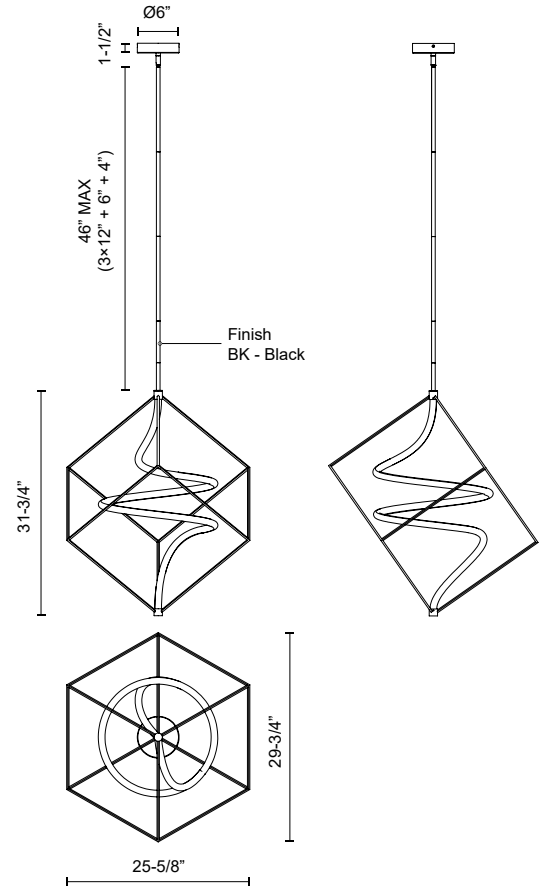

SCRIPT PD29226

PENDANTS

PROJECT

PD29226-BK
Black

SPECIFICATION DETAILS

Fixture Dimensions	L25-5/8" x W29-3/4" x H31-3/4"
Light Source	LED with DC Driver
Wattage	27W
Total Lumens	2300lm
Delivered Lumens	1980lm*
Voltage	120V
Color Temperature	3000K
CRI (Ra)	90CRI
Optional Color Temps	2700K - 5000K Available, Minimum Order Quantities Apply
LED Rated Life	50,000 hours
Dimming	100% - 10%, TRIAC or ELV Dimmer (Not Included)
Diffuser Details	Frosted Acrylic
Adjustable	Yes
Rod Length	46" Max (3x12" + 1x6" + 1x4")
Wire Length	120"
Minimum Hang Height	40"
Sloped Ceiling Adaptable	Yes, Up to 45 Degrees
Location	Dry
Illumination Direction	Up/Down
CEC Title 24 JA8	Yes, JA8-2022
Canopy Dimensions	D6" x H1-1/2"
Paint Finish	BK02

* For custom options, consult factory for details.

* For warranty information, please visit www.kuzcolighting.com/warranty

DESCRIPTION

A pure work of art, the Script Collection is inspired by our best-selling Cursive Collection. Confined within a 3-dimensional cube, you'll find an effortless acrylic form. This fluid signature of light offers a beautiful addition to a stark space or industrial décor