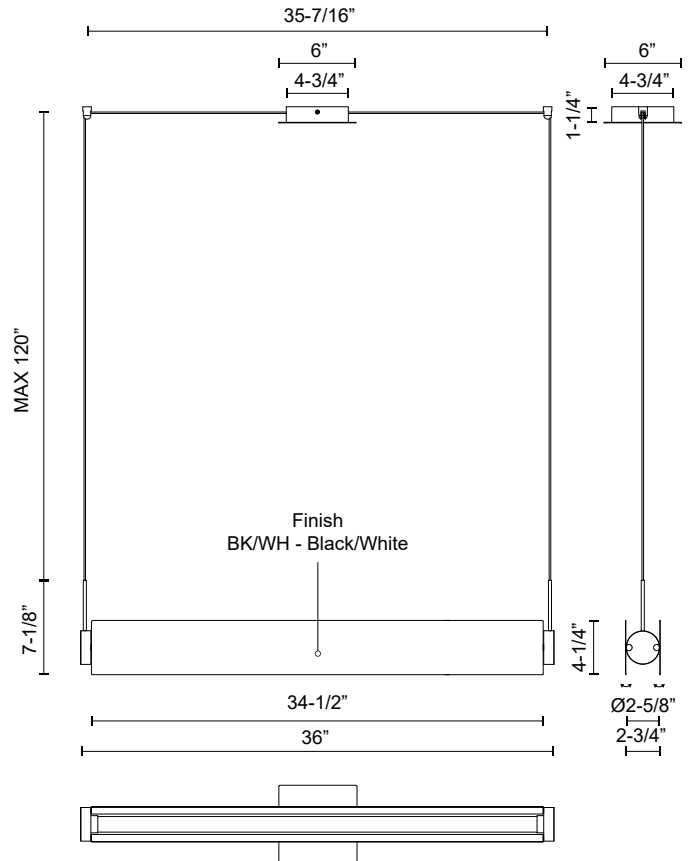

PHOENIX LP73536

PENDANTS

PROJECT

SPECIFICATION DETAILS

Fixture Dimensions	L36" x W2-3/4" x H7-1/8"
Light Source	LED with DC Driver
Wattage	25W
Total Lumens	2050lm
Delivered Lumens	BK/WH-1901lm
Voltage	120V
Color Temperature	3000K
CRI (Ra)	90CRI
Optional Color Temps	2700K - 5000K Available, Minimum Order Quantities Apply
LED Rated Life	50,000 hours
Dimming	100% - 10%, TRIAC or ELV Dimmer (Not Included)
Glass Details	Opal Glass
Adjustable	Yes
Wire Length	120" Max
Wire Type	Black
Minimum Hang Height	10"
Location	Dry
Illumination Direction	Up/Down
Sloped Ceiling Adaptable	Yes
Canopy Dimensions	L6" x W6" x H1-1/4"
CEC Title 24 JA8	Yes, JA8-2022
Paint Finish	BK02; WH01;

* For custom options, consult factory for details.

* For warranty information, please visit www.kuzcolighting.com/warranty

DESCRIPTION

The Phoenix Collection brings balance between the worlds of modern and industrial lighting options. With its architectural details and sleek metal shades, the Phoenix family can mesh well with any décor style while paving the way as a standout piece of lighting. Each shade is fully adjustable for optimal directional lighting or creative variations. Available in two striking finishes that will leave a lasting impression.

KUZCO

CANADA: 19054 28TH AVENUE - SURREY, BC V3Z 6M3

USA: 3035 E. LONE MOUNTAIN ROAD - LAS VEGAS, NV 89081

WWW.KUZCOLIGHTING.COM

© 2023 KUZCO LIGHTING. ALL RIGHTS RESERVED.

COMMENT