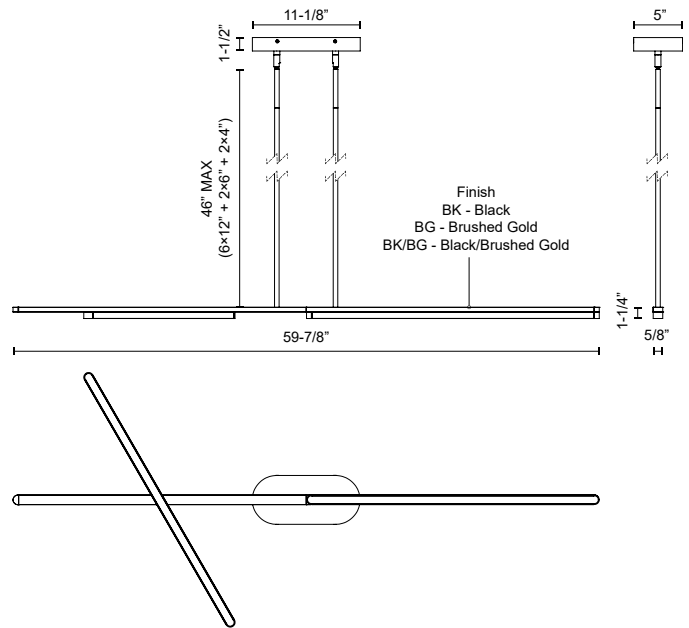

SHIFT LP28760

PENDANTS

PROJECT

LP28760-BG
Brushed Gold

LP28760-BK/BG
Black/Brushed Gold

LP28760-BK
Black

SPECIFICATION DETAILS

Fixture Dimensions	L59-7/8" x W5/8" x H1-1/4"
Light Source	LED with DC Driver
Wattage	48W
Total Lumens	3830lm
Delivered Lumens	1475lm*
Voltage	120V
Color Temperature	3000K
CRI (Ra)	90CRI
Optional Color Temps	2700K - 5000K Available, Minimum Order Quantities Apply
LED Rated Life	50,000 hours
Dimming	100% - 10%, TRIAC or ELV Dimmer (Not Included)
Diffuser Details	White Acrylic
Adjustable	Yes
Rod Length	46" Max (6x12" + 2x6" + 2x4")
Wire Length	120"
Minimum Hang Height	6"
Sloped Ceiling Adaptable	Yes, Up to 45 Degrees
Location	Dry
Illumination Direction	Down
CEC Title 24 JA8	Yes, JA8-2022
Canopy Dimensions	L11-1/8" x W5" x H1-1/2"
Paint Finish	BG01; BK02;

* For custom options, consult factory for details.

* For warranty information, please visit www.kuzcolighting.com/warranty

DESCRIPTION

A sleek, minimalistic approach to functionality, the Shift Collection is unparalleled. Boasting two impressive-sized options in two eye-catching finishes, this streamlined design isn't your average pendant light. With two fully adjustable light bars with frosted acrylic diffusers, the Shift family allows you to transform the lighting in your space as needed.