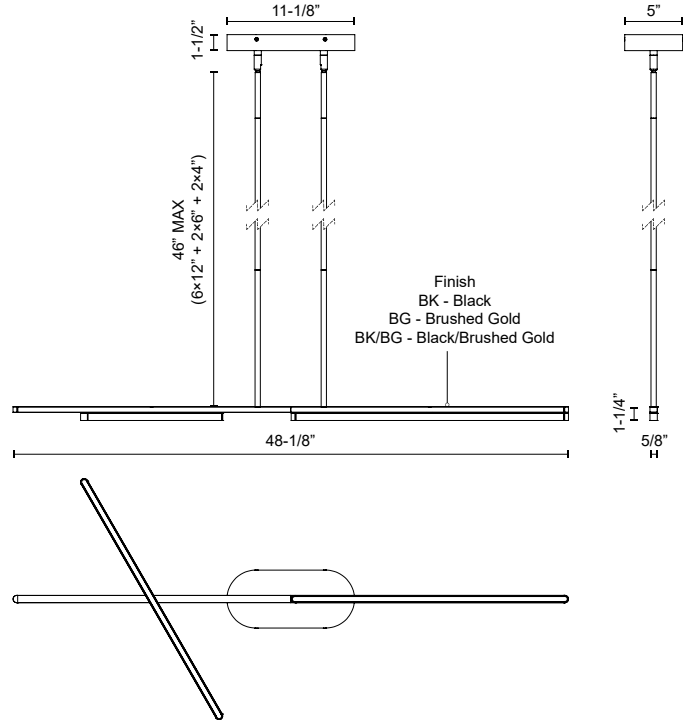

SHIFT LP28748

PENDANTS

PROJECT

LP28748-BK
Black

LP28748-BK/BG
Black/Brushed Gold

LP28748-BG
Brushed Gold

SPECIFICATION DETAILS

Fixture Dimensions	L48-1/8" x W5/8" x H1-1/4"
Light Source	LED with DC Driver
Wattage	36W
Total Lumens	2900lm
Delivered Lumens	BG-1213lm; BK-1069lm; BK/BG-1213lm;
Voltage	120V
Color Temperature	3000K
CRI (Ra)	90CRI
Optional Color Temps	2700K - 5000K Available, Minimum Order Quantities Apply
LED Rated Life	50,000 hours
Dimming	100% - 10%, TRIAC or ELV Dimmer (Not Included)
Diffuser Details	White Acrylic
Adjustable	Yes
Rod Length	46" Max (6x12" + 2x6" + 2x4")
Wire Length	120"
Minimum Hang Height	6"
Sloped Ceiling Adaptable	Yes, Up to 45 Degrees
Location	Dry
Illumination Direction	Down
CEC Title 24 JA8	Yes, JA8-2022
Canopy Dimensions	L11-1/8" x W5" x H1-1/2"
Paint Finish	BG01; BK02;

* For custom options, consult factory for details.

* For warranty information, please visit www.kuzcolighting.com/warranty

DESCRIPTION

A sleek, minimalistic approach to functionality, the Shift Collection is unparalleled. Boasting two impressive-sized options in two eye-catching finishes, this streamlined design isn't your average pendant light. With two fully adjustable light bars with frosted acrylic diffusers, the Shift family allows you to transform the lighting in your space as needed.