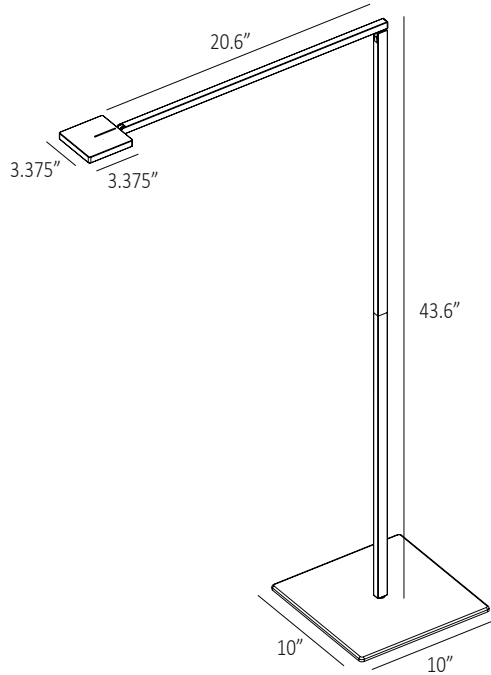

Floor

Contemporary Spotlight

Focaccia floor lamp

Designers
Kenneth Ng, Edmund Ng

Best of NeoCon GOLD 2022

The Focaccia Floor Lamp is a long, slim and flexible spotlight that can be bent at the joints, and swiveled at the base, making it a great choice for your contemporary area. The diffused square spotlight head is able to adjust light color from 2700 K (warm) to 5000 K (white), and brightness level with a touch strip on the top. Additionally, the Floor model includes an occupancy sensor, and a USB-C charging port for charging devices.

Technical Information

Occupancy Sensor:	Built-in
USB-C port:	Built-in
Color Temperature:	2,700K - 5000K
Lumens:	460
Energy Consumption:	7 W
Standard Finishes:	Matte Black, Silver, Matte Fire Red
L-90 Rated Lifespan:	60,000 hours
Color Rendering Index:	90+
Brightness Adjustability:	Continuous dimming (touchstrip)
Material:	Aluminum, plastic
Safety Rating:	C-UL-US Certified
Warranty:	5 years
Voltage:	100-240V

Focaccia Floor

Dimensions

Photometrics: Light source placed 15" away from work surface

LEED Information

Integrative Process

To support high-performance, cost-effective project outcomes through an early analysis of the interrelationships among systems.