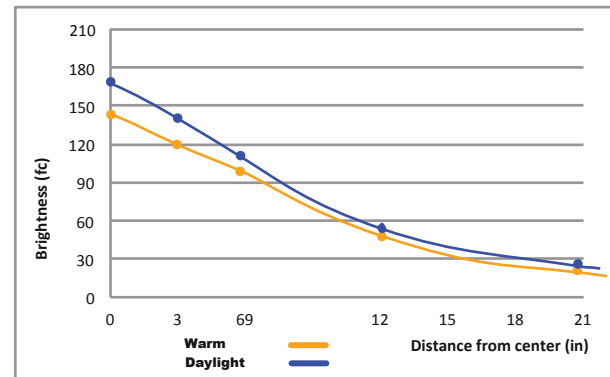

Floor

Contemporary Spotlight

Focaccia floor lamp

Designers
Kenneth Ng, Edmund Ng

Best of NeoCon GOLD 2022

The Focaccia Floor Lamp is a long, slim and flexible spotlight that can be bent at the joints, and swiveled at the base, making it a great choice for your contemporary area. The diffused square spotlight head is able to adjust light color from 2700 K (warm) to 5000 K (white), and brightness level with a touch strip on the top. Additionally, the Floor model includes an occupancy sensor, and a USB-C charging port for charging devices.

Technical Information

Occupancy Sensor:	Built-in
USB-C port:	Built-in
Color Temperature:	2,700K - 5000K
Lumens:	460
Energy Consumption:	7 W
Standard Finishes:	Matte Black, Silver, Matte Fire Red
L-90 Rated Lifespan:	60,000 hours
Color Rendering Index:	90+
Brightness Adjustability:	Continuous dimming (touchstrip)
Material:	Aluminum, plastic
Safety Rating:	C-UL-US Certified
Warranty:	5 years
Voltage:	100-240V

Focaccia Floor

Dimensions

Photometrics: Light source placed 15" away from work surface

LEED Information

Integrative Process

To support high-performance, cost-effective project outcomes through an early analysis of the interrelationships among systems.