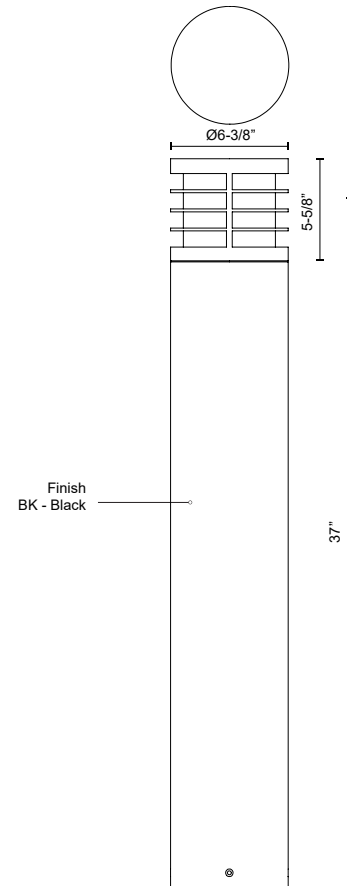

BLAINE EB47837-UNV

BOLLARDS

PROJECT

EB47837-BK-UNV

Black

SPECIFICATION DETAILS

Fixture Dimensions	D6-3/8" x H37"
Light Source	LED with DC Driver
Wattage	24W
Total Lumens	2500lm
Delivered Lumens	780lm*
Voltage	120-277V
Color Temperature	3000K
CRI (Ra)	80CRI
Optional Color Temps	2700K - 5000K Available, Minimum Order Quantities Apply
LED Rated Life	50,000 hours
Dimming	100% - 10%, TRIAC or ELV Dimmer (Not Included)
Diffuser Details	Frosted PC
Location	Wet
Illumination Direction	Down
Paint Finish	BK02

* For custom options, consult factory for details.

* For warranty information, please visit www.kuzcolighting.com/warranty

DESCRIPTION

Architecturally designed high-power LED exterior bollard fixture. This die-cast aluminum cylinder has a frosted polycarbonate diffuser with thin metal halos that delivers diffused omni directional light with three base sizes and interchangeable head options.