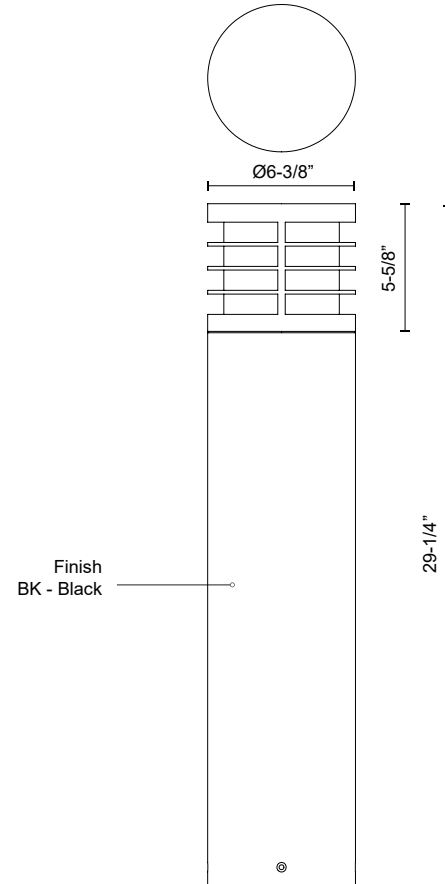

BLAINE EB47829-UNV

BOLLARDS

PROJECT

EB47829-BK-UNV

Black

SPECIFICATION DETAILS

Fixture Dimensions	D6-3/8" x H29-1/4"
Light Source	LED with DC Driver
Wattage	24W
Total Lumens	2500lm
Delivered Lumens	780lm*
Voltage	120-277V
Color Temperature	3000K
CRI (Ra)	80CRI
Optional Color Temps	2700K - 5000K Available, Minimum Order Quantities Apply
LED Rated Life	50,000 hours
Dimming	100% - 10%, TRIAC or ELV Dimmer (Not Included)
Diffuser Details	Frosted PC
Location	Wet
Illumination Direction	Down
Paint Finish	BK02

* For custom options, consult factory for details.

* For warranty information, please visit www.kuzcolighting.com/warranty

DESCRIPTION

Architecturally designed high-power LED exterior bollard fixture. This die-cast aluminum cylinder has a frosted polycarbonate diffuser with thin metal halos that delivers diffused omni directional light with three base sizes and interchangeable head options.