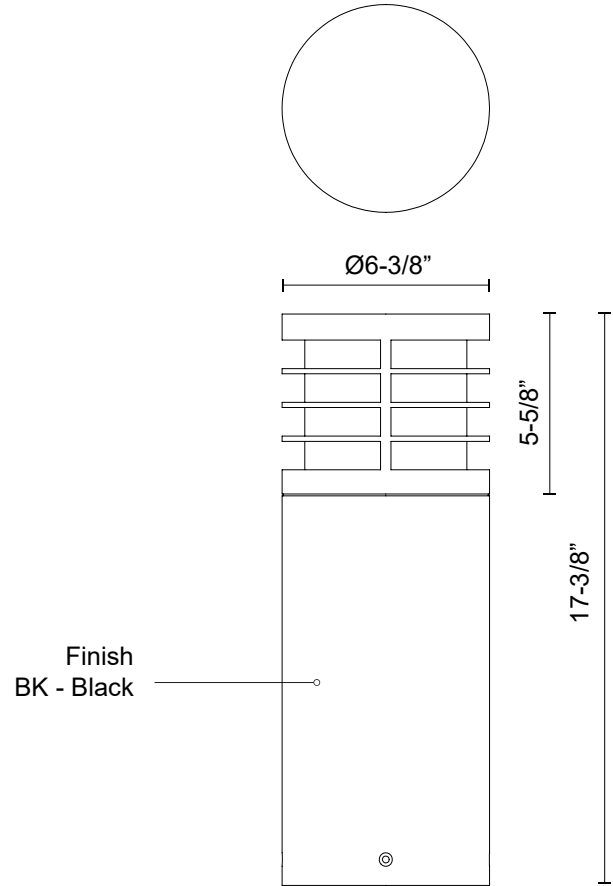

BLAINE
EB47818-UNV
BOLLARDS

PROJECT

EB47818-BK-UNV
 Black

SPECIFICATION DETAILS

Fixture Dimensions	D6-3/8" x H17-3/8"
Light Source	LED with DC Driver
Wattage	24W
Total Lumens	2500lm
Delivered Lumens	780lm*
Voltage	120-277V
Color Temperature	3000K
CRI (Ra)	80CRI
Optional Color Temps	2700K - 5000K Available, Minimum Order Quantities Apply
LED Rated Life	50,000 hours
Dimming	100% - 10%, TRIAC or ELV Dimmer (Not Included)
Diffuser Details	Frosted PC
Location	Wet
Illumination Direction	Down
Paint Finish	BK02

* For custom options, consult factory for details.

* For warranty information, please visit www.kuzcolighting.com/warranty

DESCRIPTION

Architecturally designed high-power LED exterior bollard fixture. This die-cast aluminum cylinder has a frosted polycarbonate diffuser with thin metal halos that delivers diffused omni directional light with three base sizes and interchangeable head options.