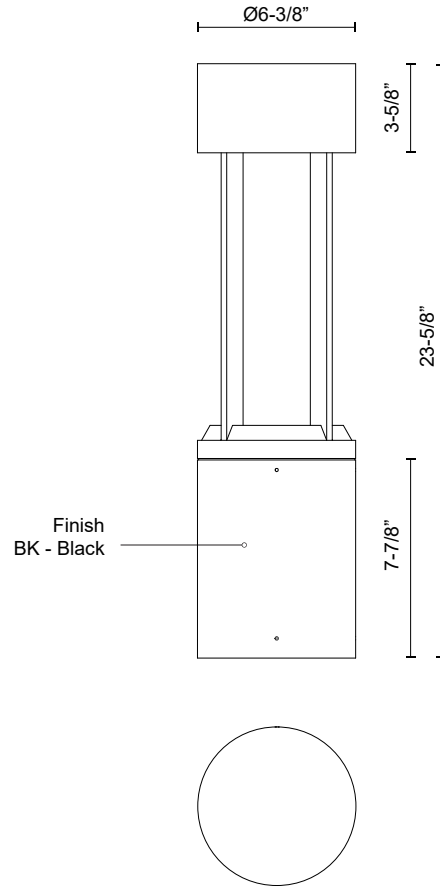

EB41924-BK-UNV
 Black

SPECIFICATION DETAILS

Fixture Dimensions	D6-3/8" x H23-5/8"
Light Source	LED with DC Driver
Wattage	24W
Total Lumens	2500lm
Delivered Lumens	1300lm*
Voltage	120-277V
Color Temperature	3000K
CRI (Ra)	80CRI
Optional Color Temps	2700K - 5000K Available, Minimum Order Quantities Apply
LED Rated Life	50,000 hours
Dimming	100% - 10%, TRIAC or ELV Dimmer (Not Included)
Location	Wet
Illumination Direction	Down
Paint Finish	BK02

* For custom options, consult factory for details.
 * For warranty information, please visit www.kuzcolighting.com/warranty

DESCRIPTION

Architecturally designed high-power LED exterior bollard fixture. This die-cast aluminum cylinder with a powder-coated finish features a high top and cage design with a radiant downlight to illuminate walkways and paths effectively