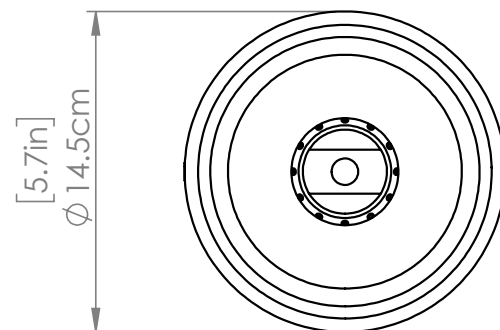

WARRANTY

5 Years Residential

20,000 Hours Commercial