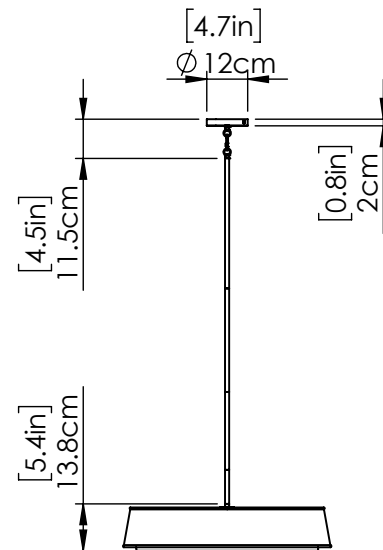

DIMENSIONS

- Length / Ø:** 24"
- Width:** N/A"
- Height:** 5.5"
- Depth:** N/A"
- Minimum Height:** 7"
- Maximum Height:** 47"

INTEGRATED LED INFORMATION

- Wattage:** 6.5W
- Initial Lumens:** 3999
- Delivered Lumens (3000K):** N/A
- Delivered Lumens (4000K):** N/A
- Delivered Lumens (5000K):** N/A
- Colour Temperature:** 3000K / 4000K / 5000K
- CRI:** 90+
- Voltage:** 120
- Dimmable:** Yes
- Required Dimmer:** N/A

PIPE / CHAIN / CORD INFORMATION

- Pipe/Chain Kit Included:** Pipe Kit Available
- Pipe Information:** 40 (15 + 12 + 9 + 4) x 0.5 Inches Pipe Kit
- Chain Information:** N/A
- Wire/Cord Information:** 10 Ft
- Max Sloped Ceiling Angle:** ASY0101 Chain & 2 Loops 180 Degrees
- *Conversion 19° to 45° : ASY0101+Finish (2 loops + 1 chain); For Additional Cost*