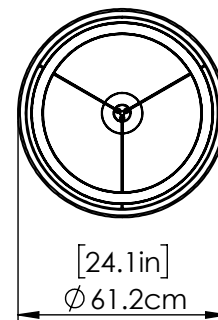

DIMENSIONS

- Length / Ø:** 24"
- Width:** N/A"
- Height:** 5.5"
- Depth:** N/A"
- Minimum Height:** 7"
- Maximum Height:** 47"

INTEGRATED LED INFORMATION

- Wattage:** 6.5W
- Initial Lumens:** 3999
- Delivered Lumens (3000K):** N/A
- Delivered Lumens (4000K):** N/A
- Delivered Lumens (5000K):** N/A
- Colour Temperature:** 3000K / 4000K / 5000K
- CRI:** 90+
- Voltage:** 120
- Dimmable:** Yes
- Required Dimmer:** N/A

PIPE / CHAIN / CORD INFORMATION

- Pipe/Chain Kit Included:** Pipe Kit Available
- Pipe Information:** 40 (15 + 12 + 9 + 4) x 0.5 Inches Pipe Kit
- Chain Information:** N/A
- Wire/Cord Information:** 10 Ft
- Max Sloped Ceiling Angle:** ASY0101 Chain & 2 Loops 180 Degrees
- *Conversion 19° to 45° : ASY0101+Finish (2 loops + 1 chain); For Additional Cost*