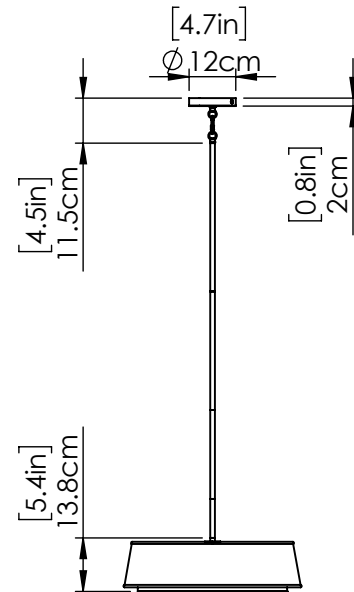

DIMENSIONS

- Length / Ø:** 18"
- Width:** N/A"
- Height:** 5.5"
- Depth:** N/A"
- Minimum Height:** 7"
- Maximum Height:** 47"

INTEGRATED LED INFORMATION

- Wattage:** 39.99W
- Initial Lumens:** 3200
- Delivered Lumens (3000K):** N/A
- Delivered Lumens (4000K):** N/A
- Delivered Lumens (5000K):** N/A
- Colour Temperature:** 3000K / 4000K / 5000K
- CRI:** 90+
- Voltage:** 120
- Dimmable:** Yes
- Required Dimmer:** N/A

PIPE / CHAIN / CORD INFORMATION

- Pipe/Chain Kit Included:** Pipe Kit Available
- Pipe Information:** 40 (15 + 12 + 9 + 4) x 0.5 Inches Pipe Kit
- Chain Information:** N/A
- Wire/Cord Information:** 10 Ft
- Max Sloped Ceiling Angle:** ASY0101 Chain & 2 Loops 180 Degrees
- *Conversion 19° to 45° : ASY0101+Finish (2 loops + 1 chain): For Additional Cost*