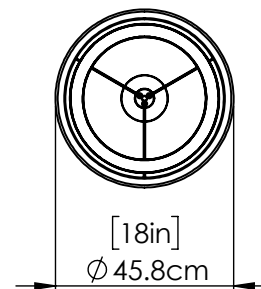

DIMENSIONS

- Length / Ø:** 18"
- Width:** N/A"
- Height:** 5.5"
- Depth:** N/A"
- Minimum Height:** 7"
- Maximum Height:** 47"

INTEGRATED LED INFORMATION

- Wattage:** 39.99W
- Initial Lumens:** 3200
- Delivered Lumens (3000K):** N/A
- Delivered Lumens (4000K):** N/A
- Delivered Lumens (5000K):** N/A
- Colour Temperature:** 3000K / 4000K / 5000K
- CRI:** 90+
- Voltage:** 120
- Dimmable:** Yes
- Required Dimmer:** N/A

PIPE / CHAIN / CORD INFORMATION

- Pipe/Chain Kit Included:** Pipe Kit Available
- Pipe Information:** 40 (15 + 12 + 9 + 4) x 0.5 Inches Pipe Kit
- Chain Information:** N/A
- Wire/Cord Information:** 10 Ft
- Max Sloped Ceiling Angle:** ASY0101 Chain & 2 Loops 180 Degrees
- *Conversion 19° to 45° : ASY0101+Finish (2 loops + 1 chain): For Additional Cost*