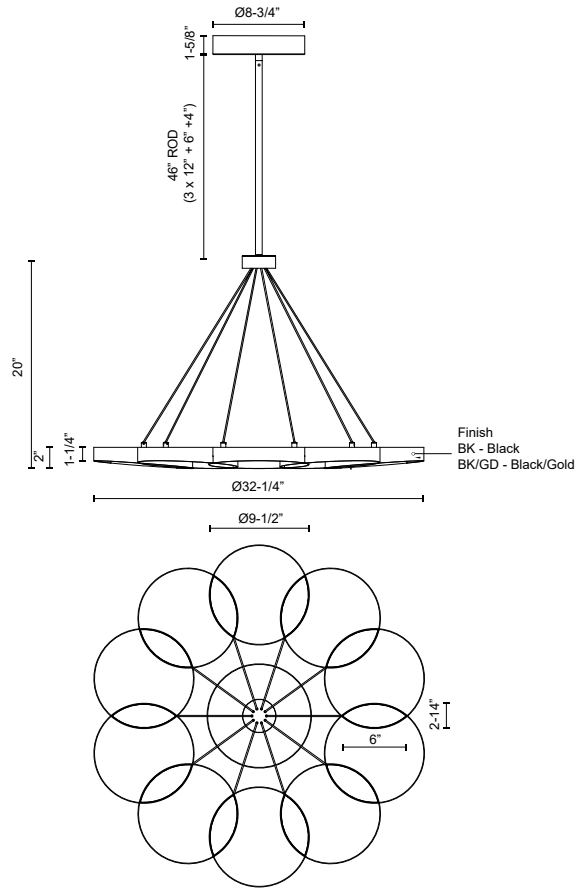

**MAESTRO
CH90833
CHANDELIERS**

PROJECT

SPECIFICATION DETAILS

Fixture Dimensions	D32-1/4" x H20"
Light Source	LED with DC Driver
Wattage	86W
Total Lumens	6375lm
Delivered Lumens	BK/GD - 3485lm
Voltage	120V
Color Temperature	3000K
CRI (Ra)	90CRI
Optional Color Temps	2700K - 5000K Available, Minimum Order Quantities Apply
LED Rated Life	50,000 hours
Dimming	100% - 10%, TRIAC or ELV Dimmer (Not Included)
Diffuser Details	Frosted PC Diffuser
Rod Length	46" Max (3x12" + 1x6" + 1x4")
Wire Length	60"
Wire Type	Black Coaxial Wire
Minimum Hang Height	28"
Location	Dry
Illumination Direction	Downlight
Canopy Dimensions	D8-3/4" x H1-5/8"
Sloped Ceiling Adaptable	No
Paint Finish	BK02; GD01;

* For custom options, consult factory for details.

* For warranty information, please visit www.kuzcolighting.com/warranty

DESCRIPTION

The Maestro Collection directs light and geometry in new and innovative ways. Metal rings twirl and synchronize harmoniously to create jewel-like illumination where the rings meet. Every angle of the Maestro collection is a new surprise as you stand profile, below, or above. Soft, fluid curves meet solid modern geometry in this standing-ovation worthy collection.

Finish
BK - Black
BK/GD - Black/Gold

KUZCO

CANADA: 19054 28TH AVENUE - SURREY, BC V3Z 6M3
USA: 3035 E. LONE MOUNTAIN ROAD - LAS VEGAS, NV 89081

WWW.KUZCOLIGHTING.COM

© 2021 KUZCO LIGHTING. ALL RIGHTS RESERVED.

COMMENT