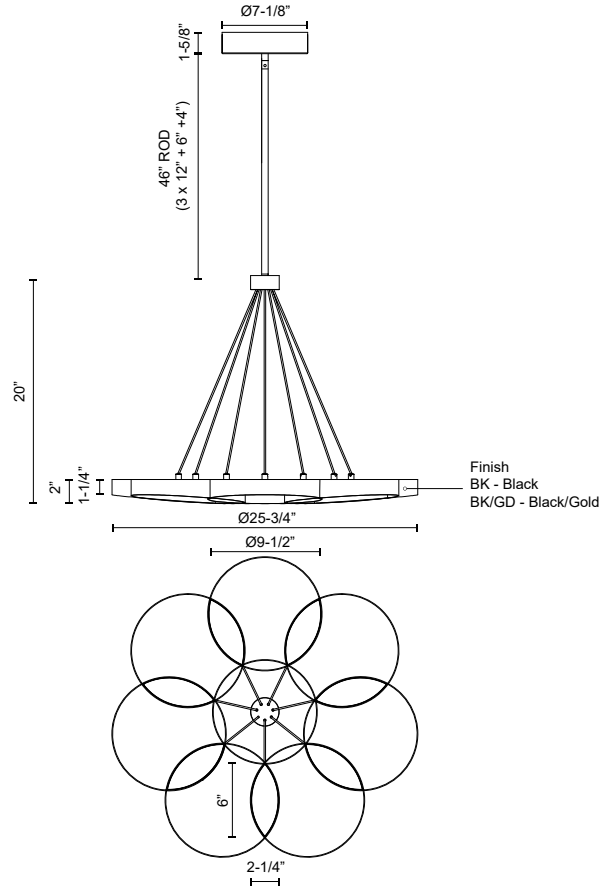

MAESTRO CH90826 CHANDELIERS

PROJECT

SPECIFICATION DETAILS

Fixture Dimensions	D25-3/4" x H20"
Light Source	LED with DC Driver
Wattage	58W
Total Lumens	4250lm
Delivered Lumens	BK/GD - 2100lm*
Voltage	120V
Color Temperature	3000K
CRI (Ra)	90CRI
Optional Color Temps	2700K - 5000K Available, Minimum Order Quantities Apply
LED Rated Life	50,000 hours
Dimming	100% - 10%, TRIAC or ELV Dimmer (Not Included)
Diffuser Details	Frosted PC Diffuser
Rod Length	46" Max (3x12" + 1x6" + 1x4")
Wire Length	60"
Wire Type	Black Coaxial Wire
Minimum Hang Height	28"
Sloped Ceiling Adaptable	No
Location	Dry
Illumination Direction	Downlight
Canopy Dimensions	D7-1/8" x H1-5/8"
Paint Finish	BK02; GD01;

* For custom options, consult factory for details.

* For warranty information, please visit www.kuzcolighting.com/warranty

DESCRIPTION

The Maestro Collection directs light and geometry in new and innovative ways. Metal rings twirl and synchronize harmoniously to create jewel-like illumination where the rings meet. Every angle of the Maestro collection is a new surprise as you stand profile, below, or above. Soft, fluid curves meet solid modern geometry in this standing-ovation worthy collection.

KUZCO

CANADA: 19054 28TH AVENUE - SURREY, BC V3Z 6M3

USA: 3035 E. LONE MOUNTAIN ROAD - LAS VEGAS, NV 89081

WWW.KUZCOLIGHTING.COM

© 2021 KUZCO LIGHTING. ALL RIGHTS RESERVED.

COMMENT