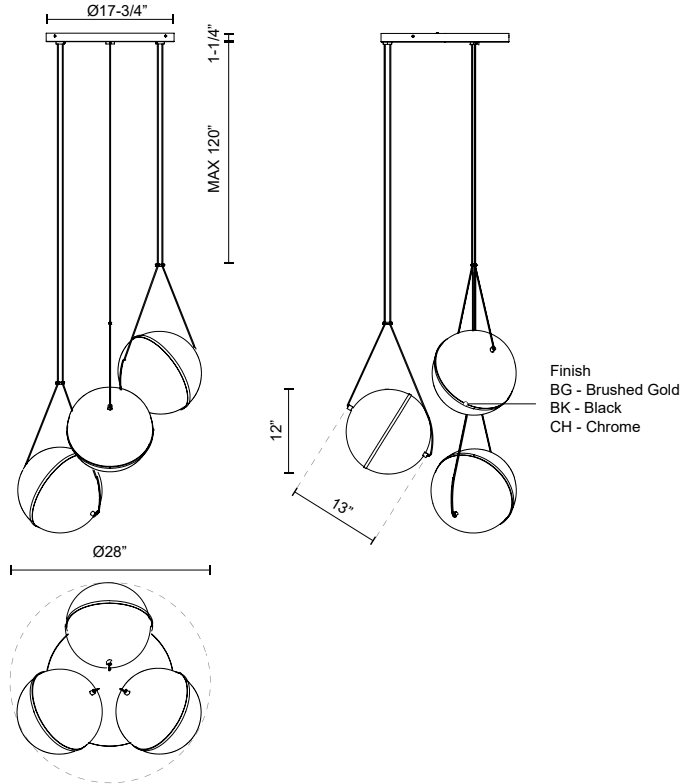

ARIES
CH76728
CHANDELIERS

PROJECT

CH76728-BK
Black

CH76728-BG
Brushed Gold

CH76728-CH
Chrome

SPECIFICATION DETAILS

| | |
|---------------------------------|---|
| Fixture Dimensions | D28" x H12" |
| Light Source | LED with DC Driver |
| Wattage | 37W |
| Total Lumens | 2970lm |
| Delivered Lumens | BG-2890lm*; BK-2790lm*; CH-2940lm*; |
| Voltage | 120V |
| Color Temperature | 3000K |
| CRI (Ra) | 90CRI |
| Optional Color Temps | 2700K - 5000K Available, Minimum Order Quantities Apply |
| LED Rated Life | 50,000 hours |
| Dimming | 100% - 10%, TRIAC or ELV Dimmer (Not Included) |
| Diffuser Details | Clear External Acrylic |
| Glass Details | Frosted Internal Glass |
| Adjustable | Yes |
| Wire Length | 120" Max |
| Wire Type | Black |
| Minimum Hang Height | 24" |
| Sloped Ceiling Adaptable | Yes |
| Location | Dry |
| Illumination Direction | Up/Down |
| CEC Title 24 JA8 | Yes, JA8-2022 |
| Canopy Dimensions | D17-3/4" x H1-1/4" |
| Paint Finish | BG01; BK01; CH01; |

* For custom options, consult factory for details.

* For warranty information, please visit www.kuzcolighting.com/warranty

DESCRIPTION

The celestial spheres of the Aries Collection create a one-of-a-kind space that's quite literally out of this world. This fantastic display of floating light makes a superb statement piece in any style home. Each of the three incredible finishes offers completely adjustable lengths up to 120". The gyroscope-like spheres can also be adjusted for optimal lighting from the interior frosted glass accents