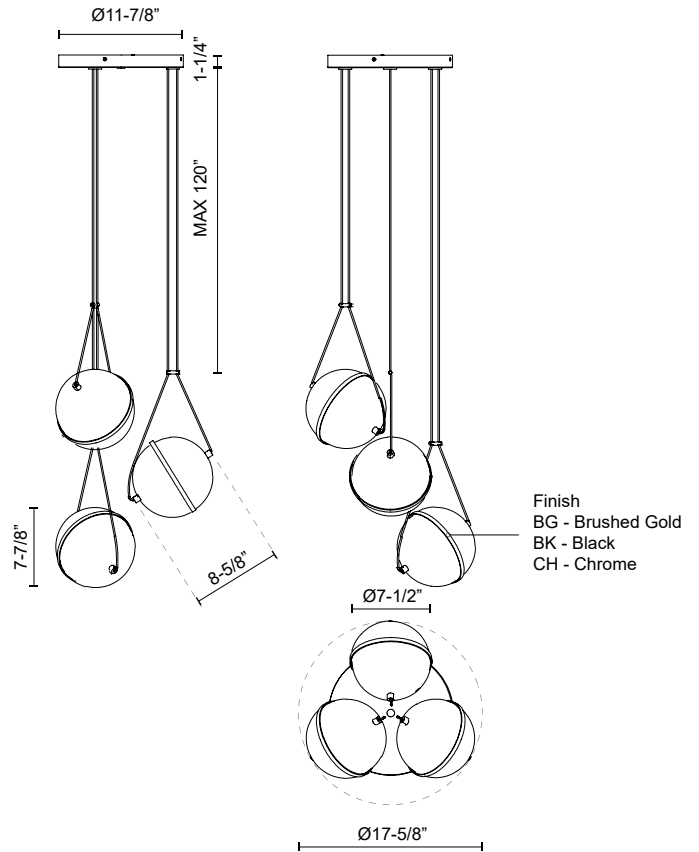

ARIES
CH76718
CHANDELIERS

PROJECT

CH76718-BK
Black

CH76718-BG
Brushed Gold

CH76718-CH
Chrome

SPECIFICATION DETAILS

Fixture Dimensions	D17-5/8" x H7-7/8"
Light Source	LED with DC Driver
Wattage	29W
Total Lumens	2450lm
Delivered Lumens	BG-2245lm*; BK-2170lm*; CH-2290lm*;
Voltage	120V
Color Temperature	3000K
CRI (Ra)	90CRI
Optional Color Temps	2700K - 5000K Available, Minimum Order Quantities Apply
LED Rated Life	50,000 hours
Dimming	100% - 10%, TRIAC or ELV Dimmer (Not Included)
Diffuser Details	Clear External Acrylic
Glass Details	Frosted Internal Glass
Adjustable	Yes
Wire Length	120" Max
Wire Type	Black
Minimum Hang Height	18"
Sloped Ceiling Adaptable	Yes
Location	Dry
Illumination Direction	Up/Down
CEC Title 24 JA8	Yes, JA8-2022
Canopy Dimensions	D11-7/8" x H1-1/4"
Paint Finish	BG01; BK01; CH01;

* For custom options, consult factory for details.

* For warranty information, please visit www.kuzcolighting.com/warranty

DESCRIPTION

The celestial spheres of the Aries Collection create a one-of-a-kind space that's quite literally out of this world. This fantastic displace of floating light makes a superb statement piece in any style home. Each of the three incredible finishes offers completely adjustable lengths up to 120". The gyroscope-like spheres can also be adjusted for optimal lighting from the interior frosted glass accents