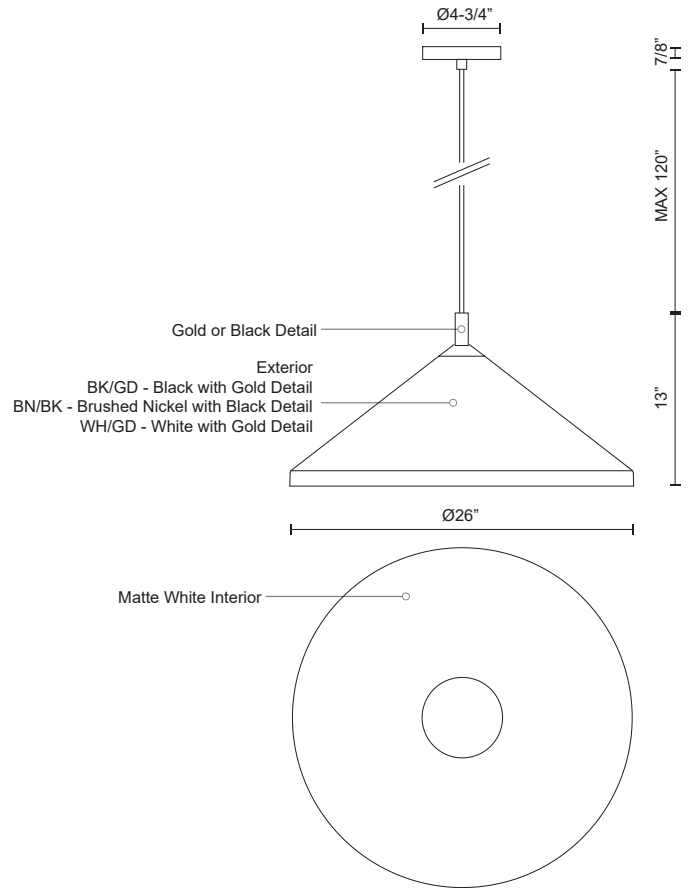

DOROTHY 493126

PENDANTS

PROJECT

493126-BK/GD
Black with Gold
detail

493126-BN/BK
Brushed Nickel with
Black detail

493126-WH/GD
White with Gold
detail

SPECIFICATION DETAILS

Fixture Dimensions	D26" x H13"
Lamp Type	Incandescent, Medium Base
Wattage	1 x 60W
Voltage	120V
Shade Details	Spun Aluminum Shade
Adjustable	Yes
Wire Length	120" Max
Wire Type	BK, BN - Black Braided Cord; WH - White Braided Cord;
Minimum Hang Height	18"
Sloped Ceiling Adaptable	Yes
Location	Dry
Bulbs Included	No
Canopy Dimensions	D4-3/4" x H7/8"

* For custom options, consult factory for details.

* For warranty information, please visit www.kuzcolighting.com/warranty

DESCRIPTION

Single lamp pendant with conical aluminum shade with fine powder-coated or plated finishes with contrasting finial. Exterior shade colors are black or white with gold detail or brushed nickel with black detail. Suspended by cloth cable. Available in 2 sizes.