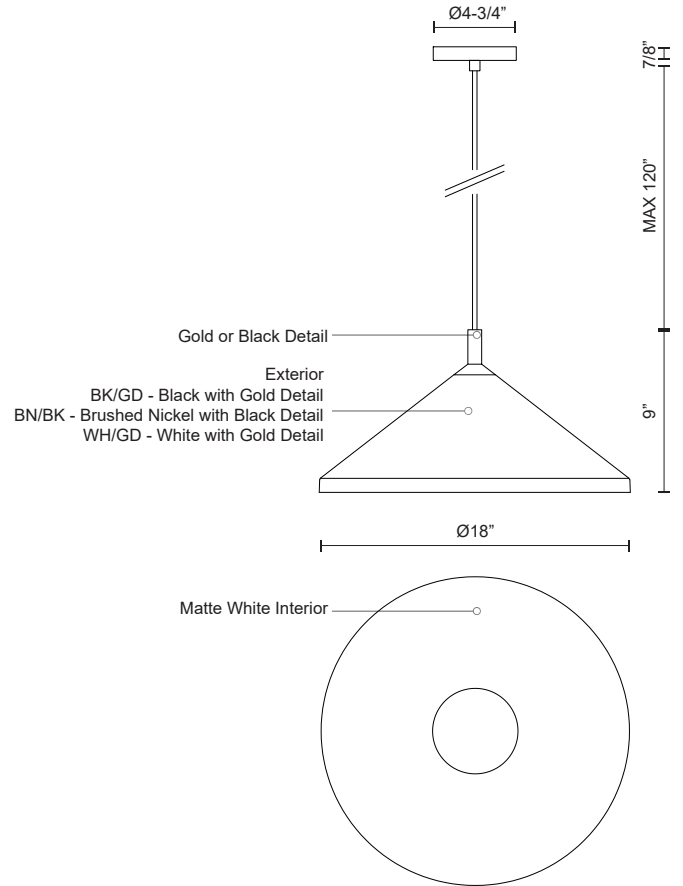

DOROTHY 493118

PENDANTS

PROJECT

493118-BK/GD
Black with Gold
detail

493118-BN/BK
Brushed Nickel with
Black detail

493118-WH/GD
White with Gold
detail

SPECIFICATION DETAILS

Fixture Dimensions	D18" x H9"
Lamp Type	Incandescent, Medium Base
Wattage	1 x 60W
Voltage	120V
Shade Details	Spun Aluminum Shade
Adjustable	Yes
Wire Length	120" Max
Wire Type	BK, BN - Black Braided Cord; WH - White Braided Cord;
Minimum Hang Height	15"
Sloped Ceiling Adaptable	Yes
Location	Dry
Bulbs Included	No
Canopy Dimensions	D4-3/4" x H7/8"

* For custom options, consult factory for details.

* For warranty information, please visit www.kuzcolighting.com/warranty

DESCRIPTION

Single lamp pendant with conical aluminum shade with fine powder-coated or plated finishes with contrasting finial. Exterior shade colors are black or white with gold detail or brushed nickel with black detail. Suspended by cloth cable. Available in 2 sizes.