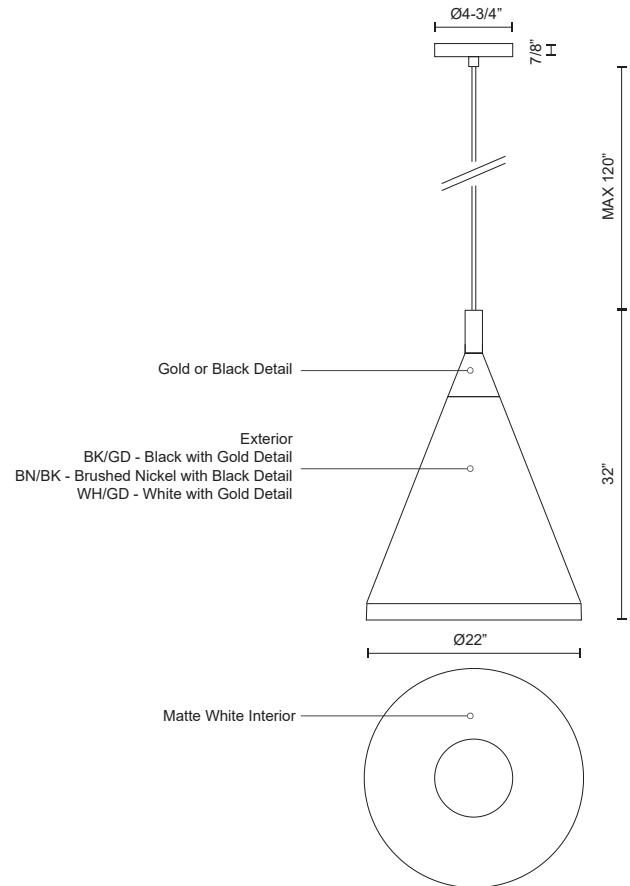

DOROTHY 492722

PENDANTS

PROJECT

492722-BK/GD
Black with Gold
detail

492722-BN/BK
Brushed Nickel with
Black detail

492722-WH/GD
White with Gold
detail

SPECIFICATION DETAILS

Fixture Dimensions	D22" x H32"
Lamp Type	Incandescent, Medium Base
Wattage	1 x 60W
Voltage	120V
Shade Details	Spun Aluminum Shade
Adjustable	Yes
Wire Length	120" Max
Wire Type	BK, BN - Black Braided Cord; WH - White Braided Cord;
Minimum Hang Height	38"
Sloped Ceiling Adaptable	Yes
Location	Dry
Bulbs Included	No
Canopy Dimensions	D4-3/4" x H7/8"

* For custom options, consult factory for details.

* For warranty information, please visit www.kuzcolighting.com/warranty

DESCRIPTION

Single lamp pendant with conical aluminum shade with fine powder-coated or plated finishes with contrasting finial. Exterior shade colors are black or white with gold detail or brushed nickel with black detail. Suspended by cloth cable. Available in 3 sizes.