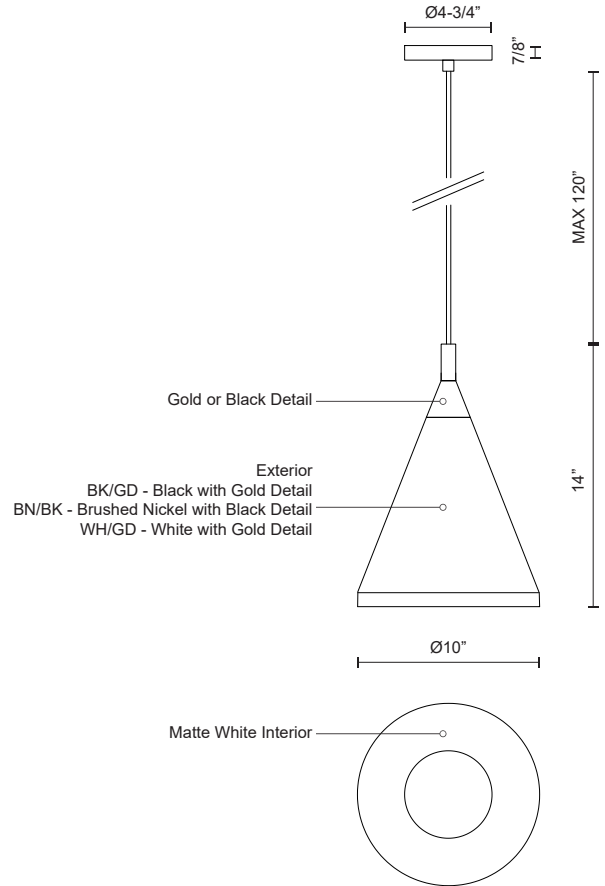

### SPECIFICATION DETAILS

<b>Fixture Dimensions</b>	D10" x H14"
<b>Lamp Type</b>	Incandescent, Medium Base
<b>Wattage</b>	1 x 60W
<b>Voltage</b>	120V
<b>Shade Details</b>	Spun Aluminum Shade
<b>Adjustable</b>	Yes
<b>Wire Length</b>	120" Max
<b>Wire Type</b>	BK, BN - Black Braided Cord; WH - White Braided Cord;
<b>Minimum Hang Height</b>	18"
<b>Sloped Ceiling Adaptable</b>	Yes
<b>Location</b>	Dry
<b>Bulbs Included</b>	No
<b>Canopy Dimensions</b>	D4-3/4" x H7/8"

### DESCRIPTION

Single lamp pendant with conical aluminum shade with fine powder-coated or plated finishes with contrasting finial. Exterior shade colors are black or white with gold detail or brushed nickel with black detail. Suspended by cloth cable. Available in 3 sizes.