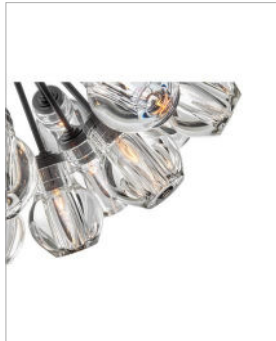

ELISE

FR46956BLK

MEDIUM CONVERTIBLE CHANDELIER

Elise infuses spaces with mesmerizing elegance. Light dramatically refracts from jaw-dropping, rounded, thick-cut crystal shades arranged in an enticing cluster formation. The robust arms, offered in either rich Black or Heritage Brass finishes, extend outward in a beautiful radiating pattern.

DETAILS

FINISH:	Black*
MATERIAL:	Steel
GLASS:	Clear Crystal
SLOPE DEGREE:	90
DIMMABLE:	No

DIMENSIONS

WIDTH:	27.3"
HEIGHT:	15.3"
WEIGHT:	70.8lb

LIGHT SOURCE

LIGHT SOURCE:	Socketed
WATTAGE:	19-5w Cand. LED, 60w Equiv.
VOLTAGE:	120v

MOUNTING

CANOPY:	5.25" Dia.
LEAD WIRE:	1 X 120"
MAX HEIGHT:	49.5

SHIPPING

CARTON LENGTH:	25.3
CARTON WIDTH:	26
CARTON HEIGHT:	31.1
CARTON WEIGHT:	87.7

PRODUCT DETAILS:

- This item may be hung on a sloped ceiling
- This fixture includes multiple down stems in various lengths to customize the installation height of the fixture, including one 6" stem and two 12" stems
- Fixture weighs over 50lbs. Must be supported independently of the outlet box unless the outlet box is UL listed for the appropriate weight.
- Suitable for use in dry (indoor) locations as defined by NEC and CEC. Meets United States UL Underwriters Laboratories & CSA Canadian Standards Association Product Safety Standards.
- Striking and glamorous silhouette with luxe details and a rich finish makes a dramatic statement