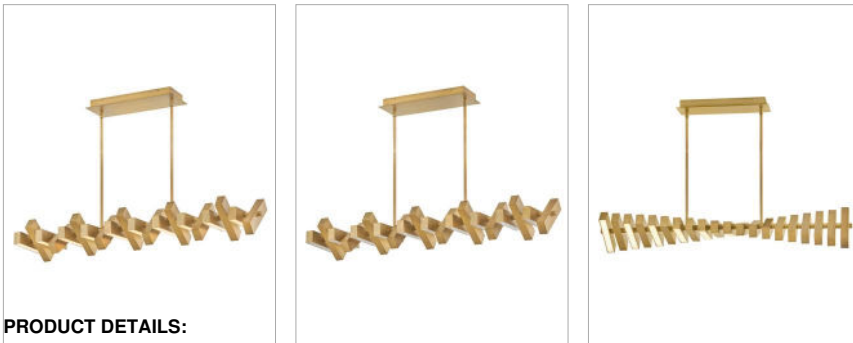

STITCH

FR42455LCB

MEDIUM ADJUSTABLE LED LINEAR

Stitch strikes a pose with an innovative design, offering bountiful illumination from articulating LED panels. This dynamic linear chandelier is a modern sculptural statement available in Black Oxide or Lacquered Brass finishes.

DETAILS	
FINISH:	Lacquered Brass
MATERIAL:	Steel
GLASS:	Polycarbonate Lens
DIMMABLE:	YES - CL TYPE DIMMER (SSL7A)

DIMENSIONS	
WIDTH:	42"
HEIGHT:	12"
DEPTH:	7.5
WEIGHT:	17.3lb

LIGHT SOURCE	
LIGHT SOURCE:	Integrated LED
LED NAME:	LEVO56-304
WATTAGE:	34w LED *Included
VOLTAGE:	120v/277v
COLOR TEMP:	3000
CRI:	92
INCANDESCENT EQUIVALENCY:	4 x 40w
DIMMABLE:	YES - CL TYPE DIMMER (SSL7A)

MOUNTING	
CANOPY:	14.25"W X 4.75"L
LEAD WIRE:	1 X 120"
MAX HEIGHT:	29.8

SHIPPING	
CARTON LENGTH:	45.5
CARTON WIDTH:	11.3
CARTON HEIGHT:	7.5
CARTON WEIGHT:	19.9

PRODUCT DETAILS:

- This fixture includes multiple down stems in various lengths to customize the installation height, including two 6" stems and four 12" stems
- Suitable for use in dry (indoor) locations as defined by NEC and CEC. Meets United States UL Underwriters Laboratories & CSA Canadian Standards Association Product Safety Standards.
- Equipped with a 120/277 universal driver. 0-10 dimming.
- LED components carry a 5-year limited warranty
- Bold silhouette with dramatic details creates a modern statement
- Fixture features an articulating design for easy customization