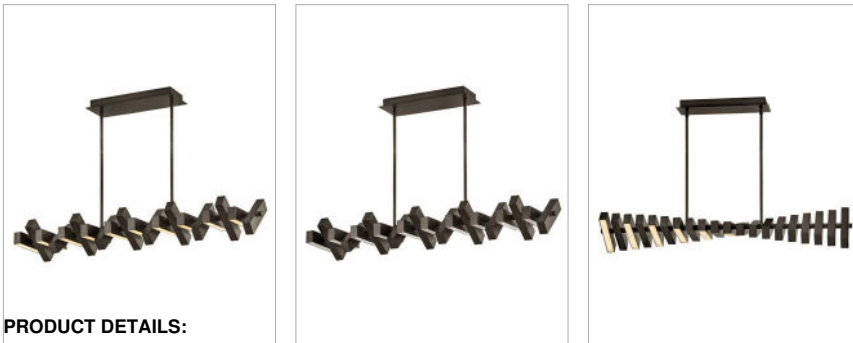

### MEDIUM ADJUSTABLE LED LINEAR

Stitch strikes a pose with an innovative design, offering bountiful illumination from articulating LED panels. This dynamic linear chandelier is a modern sculptural statement available in Black Oxide or Lacquered Brass finishes.

DETAILS	
FINISH:	Black Oxide
MATERIAL:	Steel
GLASS:	Polycarbonate Lens
DIMMABLE:	YES - CL TYPE DIMMER (SSL7A)

DIMENSIONS	
WIDTH:	42"
HEIGHT:	12"
DEPTH:	7.5
WEIGHT:	17.3lb

LIGHT SOURCE	
LIGHT SOURCE:	Integrated LED
LED NAME:	LEVO56-304
WATTAGE:	34w LED *Included
VOLTAGE:	120v/277v
COLOR TEMP:	3000
CRI:	92
INCANDESCENT EQUIVALENCY:	4 x 40w
DIMMABLE:	YES - CL TYPE DIMMER (SSL7A)

#### PRODUCT DETAILS:

- This fixture includes multiple down stems in various lengths to customize the installation height, including two 6" stems and four 12" stems
- Suitable for use in dry (indoor) locations as defined by NEC and CEC. Meets United States UL Underwriters Laboratories & CSA Canadian Standards Association Product Safety Standards.
- Equipped with a 120/277 universal driver. 0-10 dimming.
- LED components carry a 5-year limited warranty
- Bold silhouette with dramatic details creates a modern statement
- Fixture features an articulating design for easy customization