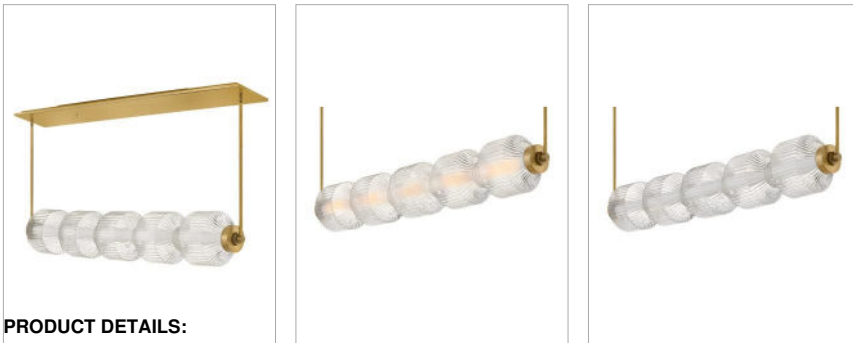

REIGN

FR41465LCB

MEDIUM FIVE LIGHT LED LINEAR

Reign's glamorous silhouette combines textural interest and transitional elements for a vibrant and versatile collection. Clear ribbed glass shades and a gleaming Lacquered Brass finish present a captivating form from any angle. Illuminated by integrated LED lighting.

DETAILS

FINISH:	Lacquered Brass
MATERIAL:	Steel
GLASS:	Clear Ribbed
DIMMABLE:	YES - CL TYPE DIMMER (SSL7A)

DIMENSIONS

WIDTH:	46.8"
HEIGHT:	8"
DEPTH:	8
WEIGHT:	29lb

LIGHT SOURCE

LIGHT SOURCE:	Integrated LED
LED NAME:	DFR41465
WATTAGE:	28w LED *Included
VOLTAGE:	120v/277v
COLOR TEMP:	3000
CRI:	90
INCANDESCENT EQUIVALENCY:	1 x 75w
DIMMABLE:	YES - CL TYPE DIMMER (SSL7A)

MOUNTING

CANOPY:	4.75"W X 48.25"L
LEAD WIRE:	1 X 120"
MAX HEIGHT:	36.8

SHIPPING

CARTON LENGTH:	53.5
CARTON WIDTH:	20
CARTON HEIGHT:	15
CARTON WEIGHT:	36.5

PRODUCT DETAILS:

- This fixture includes multiple down stems in various lengths to customize the installation height, including two 6" stems and four 12" stems
- Suitable for use in dry (indoor) locations as defined by NEC and CEC. Meets United States UL Underwriters Laboratories & CSA Canadian Standards Association Product Safety Standards.
- Equipped with a 120/277 universal driver. 0-10 dimming.
- LED components carry a 5-year limited warranty
- Merging the best of traditional and modern elements, with a sophisticated and streamlined silhouette perfect for any space

HINKLEY

HINKLEY
33000 Pin Oak Parkway
Avon Lake, OH 44012

PHONE: (440) 653-5500
Toll Free: 1 (800) 446-5539

hinkley.com