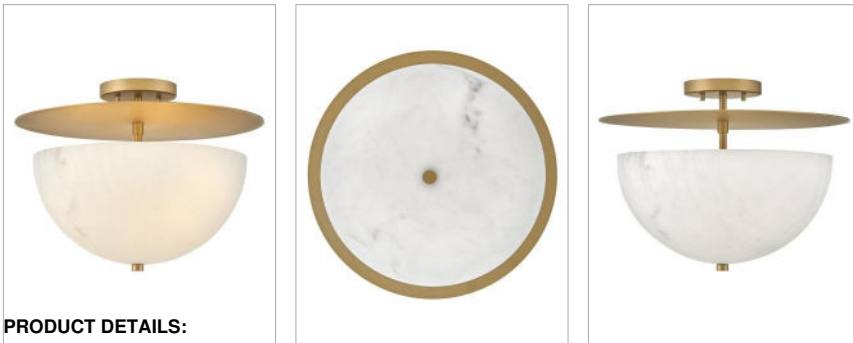

INEZ

FR41023LCB

MEDIUM SEMI-FLUSH MOUNT

The Inez collection features a slim tapered stem that draws the eye to its Faux Alabaster shade, creating a streamlined silhouette with transitional design influences for an effortlessly chic look. Available in a Lacquered Brass or Black Oxide finish.

DETAILS	
FINISH:	Lacquered Brass
MATERIAL:	Steel
GLASS:	Faux Alabaster
DIMMABLE:	No

DIMENSIONS	
WIDTH:	16.3"
HEIGHT:	12"
WEIGHT:	4.7lb

LIGHT SOURCE	
LIGHT SOURCE:	Socketed
WATTAGE:	3-5w Cand. LED, 60w Equiv.
VOLTAGE:	120v

MOUNTING	
CANOPY:	5" Dia.

SHIPPING	
CARTON LENGTH:	18.4
CARTON WIDTH:	18.4
CARTON HEIGHT:	12.8
CARTON WEIGHT:	6.2

PRODUCT DETAILS:

- Suitable for use in dry (indoor) locations as defined by NEC and CEC. Meets United States UL Underwriters Laboratories & CSA Canadian Standards Association Product Safety Standards.
- Merging the best of traditional and modern elements, with a sophisticated and streamlined silhouette perfect for any space