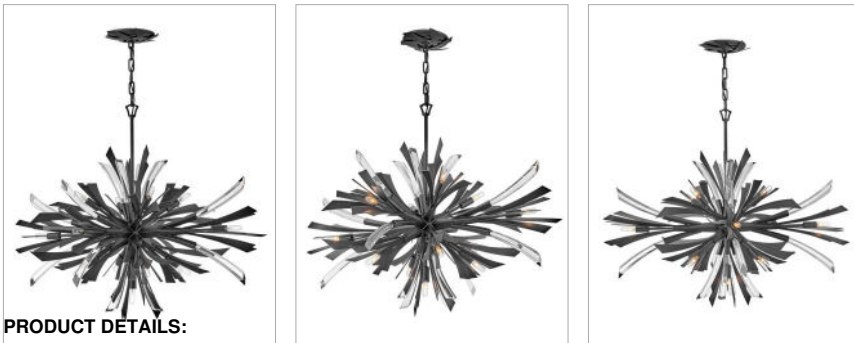

VIDA

FR40906BGR

LARGE SINGLE TIER

Vida's modern design bursts with a flourishing style that is both highly dramatic and finely sculpted. A statement piece with crystal accents and unique canopy detailing, Vida injects a thrilling dash of contemporary inspiration to its surroundings.

DETAILS	
FINISH:	Brushed Graphite
MATERIAL:	Steel
SLOPE DEGREE:	90
DIMMABLE:	No

DIMENSIONS	
WIDTH:	36"
HEIGHT:	27.8"
DEPTH:	27.8
WEIGHT:	24.3lb

LIGHT SOURCE	
LIGHT SOURCE:	Socketed
WATTAGE:	13-5w Cand. LED, 60w Equiv.
VOLTAGE:	120v

MOUNTING	
CANOPY:	6.5" Dia.
LEAD WIRE:	1 X 144"

SHIPPING	
CARTON LENGTH:	32.5
CARTON WIDTH:	32.5
CARTON HEIGHT:	28
CARTON WEIGHT:	41.8

PRODUCT DETAILS:

- This item may be hung on a sloped ceiling
- Suitable for use in dry (indoor) locations as defined by NEC and CEC. Meets United States UL Underwriters Laboratories & CSA Canadian Standards Association Product Safety Standards.
- Merging the best of traditional and modern elements, with a sophisticated and streamlined silhouette perfect for any space