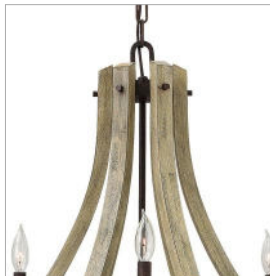

MIDDLEFIELD

FR40578IRR

LARGE OPEN FRAME TWO TIER

Middlefield's rustic-chic design captures a historical feel with its solid distressed wood reminiscent of weathered ash, steel construction and iron rust finish. A pear-shaped wood finial adds an additional elegant detail.

DETAILS	
FINISH:	Iron Rust*
MATERIAL:	Wood
SLOPE DEGREE:	90
DIMMABLE:	No

DIMENSIONS	
WIDTH:	41"
HEIGHT:	45.5"
WEIGHT:	20.5lb

LIGHT SOURCE	
LIGHT SOURCE:	Socketed
WATTAGE:	9-5w Cand. LED, 60w Equiv.
VOLTAGE:	120v

MOUNTING	
CANOPY:	6.5" Dia.
LEAD WIRE:	1 X 144"

SHIPPING	
CARTON LENGTH:	44
CARTON WIDTH:	39.8
CARTON HEIGHT:	44
CARTON WEIGHT:	50

PRODUCT DETAILS:

- This item may be hung on a sloped ceiling
- Suitable for use in dry (indoor) locations as defined by NEC and CEC. Meets United States UL Underwriters Laboratories & CSA Canadian Standards Association Product Safety Standards.
- Artisanal details, a rich finish and artisanal elements add warm rustic style