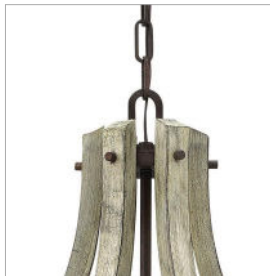

MIDDLEFIELD

FR40576IRR

LARGE OPEN FRAME SINGLE TIER

Middlefield's rustic-chic design captures a historical feel with its solid distressed wood reminiscent of weathered ash, steel construction and iron rust finish. A pear-shaped wood finial adds an additional elegant detail.

DETAILS	
FINISH:	Iron Rust*
MATERIAL:	Wood
SLOPE DEGREE:	90
DIMMABLE:	No

DIMENSIONS	
WIDTH:	30"
HEIGHT:	33"
WEIGHT:	13lb

LIGHT SOURCE	
LIGHT SOURCE:	Socketed
WATTAGE:	6-5w Cand. LED, 60w Equiv.
VOLTAGE:	120v

MOUNTING	
CANOPY:	6.5" Dia.
LEAD WIRE:	1 X 144"

SHIPPING	
CARTON LENGTH:	33
CARTON WIDTH:	30
CARTON HEIGHT:	31
CARTON WEIGHT:	27

PRODUCT DETAILS:

- This item may be hung on a sloped ceiling
- Suitable for use in dry (indoor) locations as defined by NEC and CEC. Meets United States UL Underwriters Laboratories & CSA Canadian Standards Association Product Safety Standards.
- Artisanal details, a rich finish and artisanal elements add warm rustic style