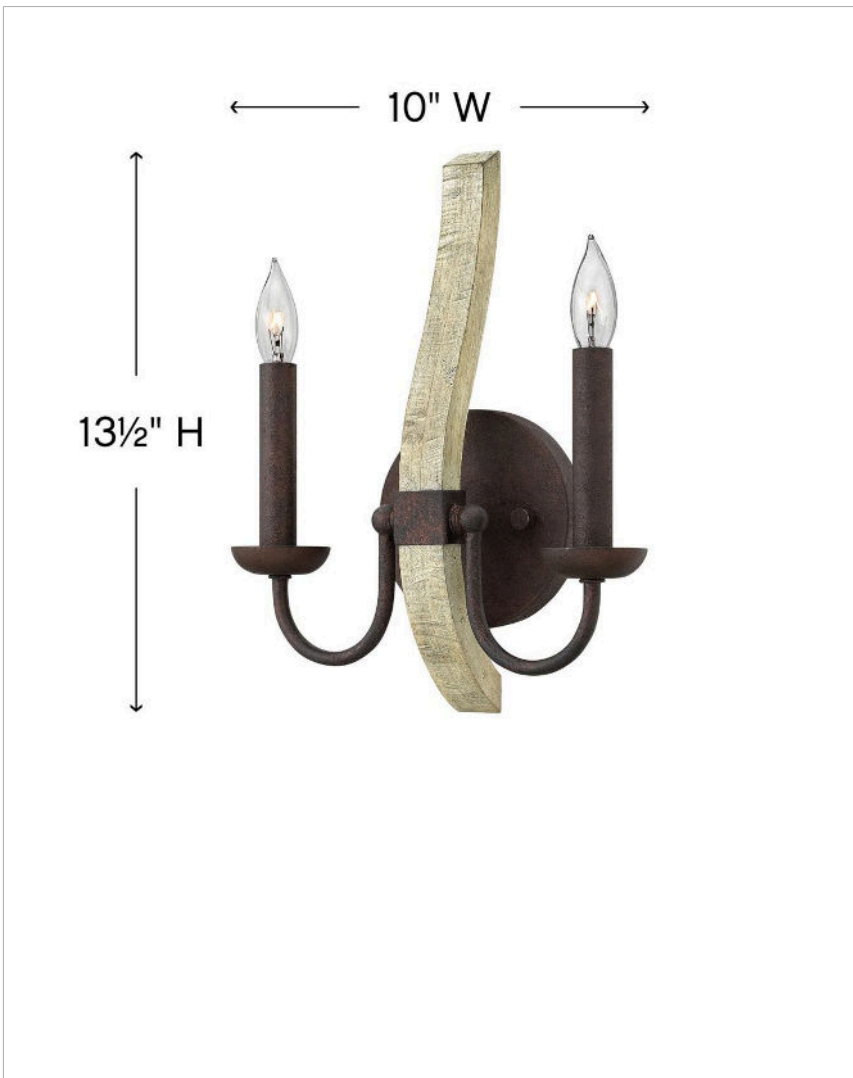

MIDDLEFIELD

FR40572IRR

TWO LIGHT SCONCE

Middlefield's rustic-chic design captures a historical feel with its solid distressed wood reminiscent of weathered ash, steel construction and iron rust finish. A pear-shaped wood finial adds an additional elegant detail.

DETAILS

FINISH:	Iron Rust*
MATERIAL:	Wood
DIMMABLE:	No

DIMENSIONS

WIDTH:	10"
HEIGHT:	13.5"
WEIGHT:	2lb
BACK PLATE:	5" Dia.
EXTENSION:	3.5"
TOP TO OUTLET:	10.5"

LIGHT SOURCE

LIGHT SOURCE:	Socketed
WATTAGE:	2-5w Cand. LED, 60w Equiv.
VOLTAGE:	120v

SHIPPING

CARTON LENGTH:	16
CARTON WIDTH:	13
CARTON HEIGHT:	7
CARTON WEIGHT:	3

PRODUCT DETAILS:

- Suitable for use in dry (indoor) locations as defined by NEC and CEC. Meets United States UL Underwriters Laboratories & CSA Canadian Standards Association Product Safety Standards.
- ADA compliant
- Artisanal details, a rich finish and artisanal elements add warm rustic style

HINKLEY

HINKLEY
33000 Pin Oak Parkway
Avon Lake, OH 44012

PHONE: (440) 653-5500
Toll Free: 1 (800) 446-5539

hinkley.com