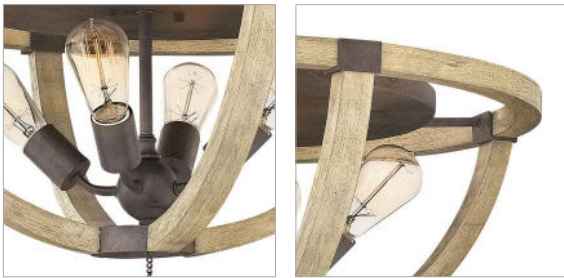

MIDDLEFIELD

FR40571IRR

LARGE FLUSH MOUNT

Middlefield's rustic-chic design captures a historical feel with its solid distressed wood reminiscent of weathered ash, steel construction and iron rust finish. A pear-shaped wood finial adds an additional elegant detail.

DETAILS	
FINISH:	Iron Rust*
MATERIAL:	Wood
DIMMABLE:	No

DIMENSIONS	
WIDTH:	23.8"
HEIGHT:	13.3"
WEIGHT:	9.5lb

LIGHT SOURCE	
LIGHT SOURCE:	Socketed
WATTAGE:	4-14w Med. LED, 100w Equiv.
VOLTAGE:	120v

MOUNTING	
CANOPY:	15.75" Dia.

SHIPPING	
CARTON LENGTH:	28.5
CARTON WIDTH:	28.5
CARTON HEIGHT:	13
CARTON WEIGHT:	20.5

PRODUCT DETAILS:

- Suitable for use in dry (indoor) locations as defined by NEC and CEC. Meets United States UL Underwriters Laboratories & CSA Canadian Standards Association Product Safety Standards.
- Artisanal details, a rich finish and artisanal elements add warm rustic style