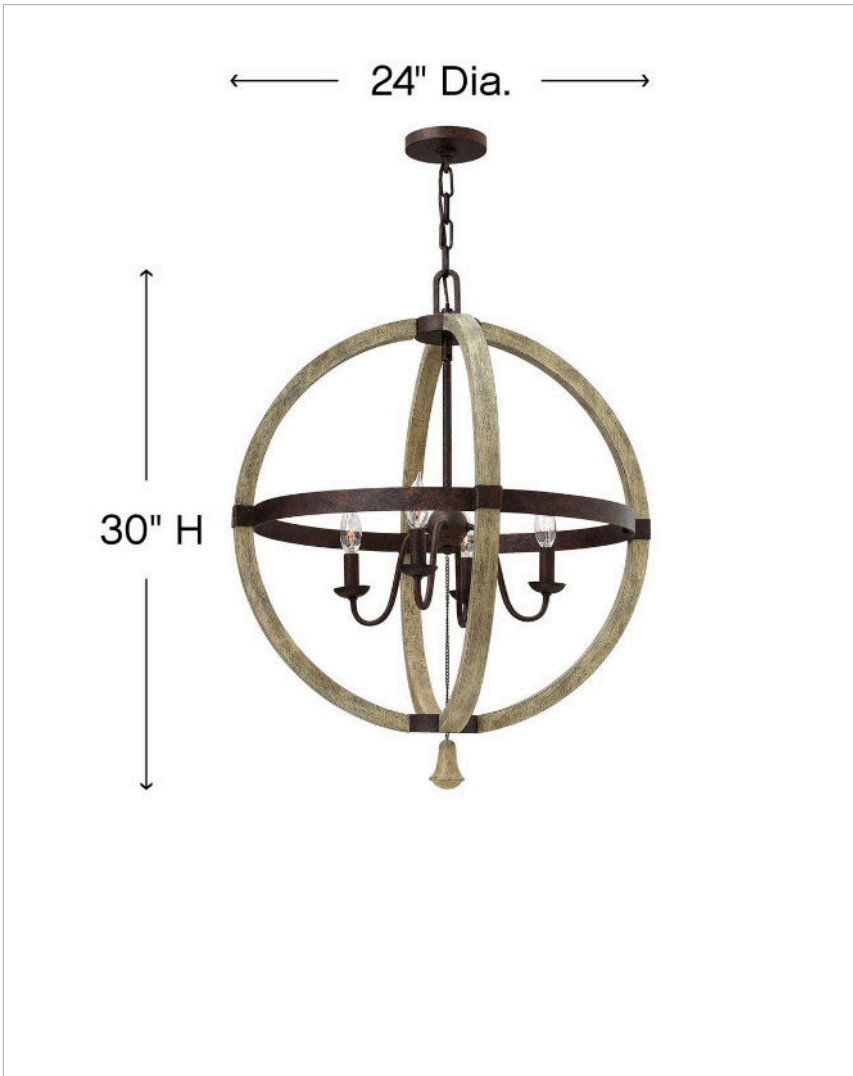

MIDDLEFIELD

FR40564IRR

MEDIUM ORB

Middlefield's rustic-chic design captures a historical feel with its solid distressed wood reminiscent of weathered ash, steel construction and iron rust finish. A pear-shaped wood finial adds an additional elegant detail.

DETAILS	
FINISH:	Iron Rust*
MATERIAL:	Wood
SLOPE DEGREE:	90
DIMMABLE:	No

DIMENSIONS	
WIDTH:	24"
HEIGHT:	30"
WEIGHT:	12lb

LIGHT SOURCE	
LIGHT SOURCE:	Socketed
WATTAGE:	4-5w Cand. LED, 60w Equiv.
VOLTAGE:	120v

MOUNTING	
CANOPY:	5" Dia.
LEAD WIRE:	1 X 144"

SHIPPING	
CARTON LENGTH:	25
CARTON WIDTH:	25
CARTON HEIGHT:	27
CARTON WEIGHT:	21

PRODUCT DETAILS:

- This item may be hung on a sloped ceiling
- Suitable for use in dry (indoor) locations as defined by NEC and CEC. Meets United States UL Underwriters Laboratories & CSA Canadian Standards Association Product Safety Standards.
- Artisanal details, a rich finish and artisanal elements add warm rustic style