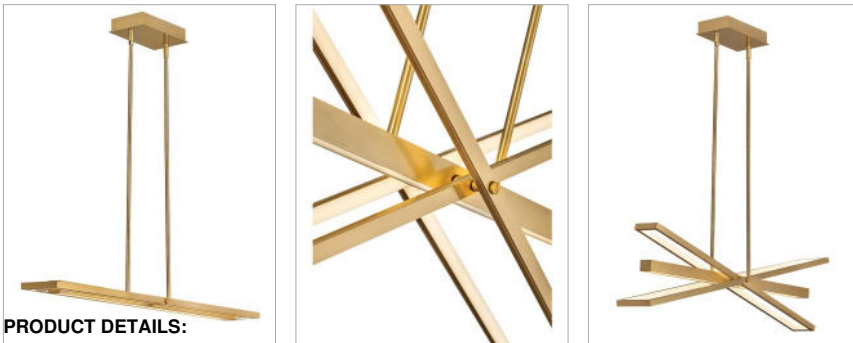

### SMALL ADJUSTABLE LED LINEAR

Tangent strikes a pose with its articulating integrated LED frames, each lit from within to create a modern sculptural statement. This dynamic linear chandelier commands attention in either bold Black or Lacquered Brass finish options.

DETAILS	
FINISH:	Lacquered Brass
MATERIAL:	Aluminum
SLOPE DEGREE:	90
DIMMABLE:	YES - CL TYPE DIMMER (SSL7A)

DIMENSIONS	
WIDTH:	36"
HEIGHT:	20"
DEPTH:	6.3
WEIGHT:	8.5lb

LIGHT SOURCE	
LIGHT SOURCE:	Integrated LED
LED NAME:	L34806D
WATTAGE:	48w LED *Included
VOLTAGE:	120v
COLOR TEMP:	3000
LUMENS:	2100
CRI:	92
INCANDESCENT EQUIVALENCY:	2 x 75w
DIMMABLE:	YES - CL TYPE DIMMER (SSL7A)

#### PRODUCT DETAILS:

- This item may be hung on a sloped ceiling
- This fixture includes multiple down stems in various lengths to customize the installation height, including two 6" stems and four 12" stems
- Suitable for use in dry (indoor) locations as defined by NEC and CEC. Meets United States UL Underwriters Laboratories & CSA Canadian Standards Association Product Safety Standards.
- LED components carry a 5-year limited warranty
- Bold silhouette with dramatic details creates a modern statement