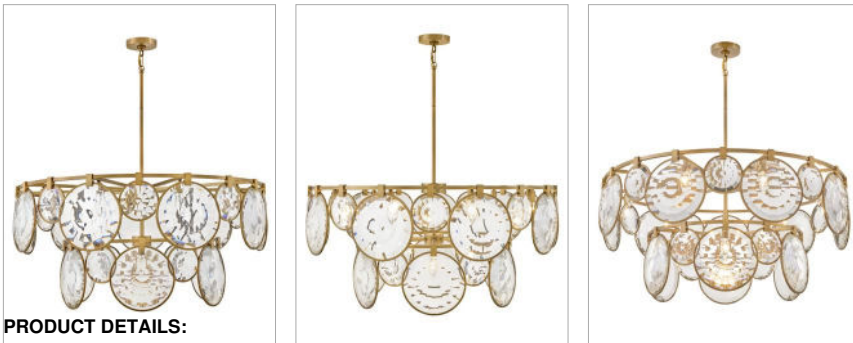

### LARGE MULTI TIER

Nala is striking from any angle with a traditional silhouette and elegant eye-catching details. Multi-faceted, optic-crystal lenses surround the circular frame and attach with cast clips in Heritage Brass and Black finishes.

DETAILS	
FINISH:	Heritage Brass
MATERIAL:	Steel
GLASS:	Optic Crystal
SLOPE DEGREE:	90
DIMMABLE:	No

DIMENSIONS	
WIDTH:	40"
HEIGHT:	18.8"
WEIGHT:	88.6lb

LIGHT SOURCE	
LIGHT SOURCE:	Socketed
WATTAGE:	15-5w Cand. LED, 60w Equiv.
VOLTAGE:	120v

#### PRODUCT DETAILS:

- This item may be hung on a sloped ceiling
- This fixture includes multiple down stems in various lengths to customize the installation height of the fixture, including one 6" stem and two 12" stems
- Fixture weighs over 50lbs. Must be supported independently of the outlet box unless the outlet box is UL listed for the appropriate weight.
- Suitable for use in dry (indoor) locations as defined by NEC and CEC. Meets United States UL Underwriters Laboratories & CSA Canadian Standards Association Product Safety Standards.
- Classic, elegant lines and timeless details enhance a traditional space