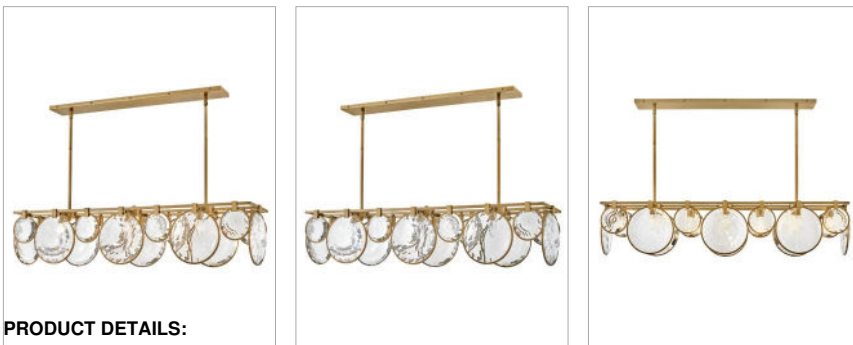

NALA

FR31266HBR

MEDIUM EIGHT LIGHT LINEAR

Nala is striking from any angle with a traditional silhouette and elegant eye-catching details. Multi-faceted, optic-crystal lenses surround the circular frame and attach with cast clips in Heritage Brass and Black finishes.

DETAILS	
FINISH:	Heritage Brass
MATERIAL:	Steel
GLASS:	Optic Crystal
DIMMABLE:	No

DIMENSIONS	
WIDTH:	49.8"
HEIGHT:	10.8"
DEPTH:	11.5
WEIGHT:	56lb

LIGHT SOURCE	
LIGHT SOURCE:	Socketed
WATTAGE:	8-5w Cand. LED, 60w Equiv.
VOLTAGE:	120v

MOUNTING	
CANOPY:	4.75"W X 36"L
LEAD WIRE:	1 X 120"
MAX HEIGHT:	43.5

SHIPPING	
CARTON LENGTH:	52.5
CARTON WIDTH:	16
CARTON HEIGHT:	17.5
CARTON WEIGHT:	66.2

PRODUCT DETAILS:

- This fixture includes multiple down stems in various lengths to customize the installation height, including two 6" stems and four 12" stems
- Suitable for use in dry (indoor) locations as defined by NEC and CEC. Meets United States UL Underwriters Laboratories & CSA Canadian Standards Association Product Safety Standards.
- Classic, elegant lines and timeless details enhance a traditional space