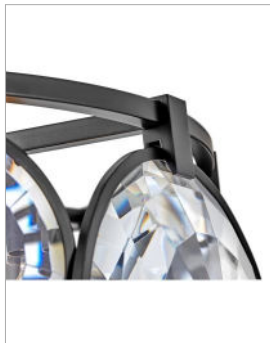

NALA

FR31265BLK

MEDIUM DRUM

Nala is striking from any angle with a traditional silhouette and elegant eye-catching details. Multi-faceted, optic-crystal lenses surround the circular frame and attach with cast clips in Heritage Brass and Black finishes.

DETAILS	
FINISH:	Black*
MATERIAL:	Steel
GLASS:	Optic Crystal
SLOPE DEGREE:	90
DIMMABLE:	No

DIMENSIONS	
WIDTH:	31"
HEIGHT:	10.8"
WEIGHT:	52.8lb

LIGHT SOURCE	
LIGHT SOURCE:	Socketed
WATTAGE:	7-5w Cand. LED, 60w Equiv.
VOLTAGE:	120v

MOUNTING	
CANOPY:	5" Dia.
LEAD WIRE:	1 X 120"
MAX HEIGHT:	45.8

SHIPPING	
CARTON LENGTH:	33.1
CARTON WIDTH:	33.1
CARTON HEIGHT:	18.9
CARTON WEIGHT:	66

PRODUCT DETAILS:

- This item may be hung on a sloped ceiling
- This fixture includes multiple down stems in various lengths to customize the installation height of the fixture, including one 6" stem and two 12" stems
- Suitable for use in dry (indoor) locations as defined by NEC and CEC. Meets United States UL Underwriters Laboratories & CSA Canadian Standards Association Product Safety Standards.
- Classic, elegant lines and timeless details enhance a traditional space