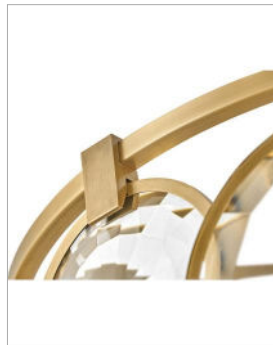

NALA

FR31263HBR

SMALL CONVERTIBLE CHANDELIER

Nala is striking from any angle with a traditional silhouette and elegant eye-catching details. Multi-faceted, optic-crystal lenses surround the circular frame and attach with cast clips in Heritage Brass and Black finishes.

DETAILS	
FINISH:	Heritage Brass
MATERIAL:	Steel
GLASS:	Optic Crystal
SLOPE DEGREE:	90
DIMMABLE:	No

DIMENSIONS	
WIDTH:	21.8"
HEIGHT:	10.8"
WEIGHT:	33lb

LIGHT SOURCE	
LIGHT SOURCE:	Socketed
WATTAGE:	5-5w Cand. LED, 60w Equiv.
VOLTAGE:	120v

MOUNTING	
CANOPY:	5" Dia.
LEAD WIRE:	1 X 120"
MAX HEIGHT:	45.8

SHIPPING	
CARTON LENGTH:	22.4
CARTON WIDTH:	22.4
CARTON HEIGHT:	25.6
CARTON WEIGHT:	41.8

PRODUCT DETAILS:

- This item may be hung on a sloped ceiling
- This fixture includes multiple down stems in various lengths to customize the installation height of the fixture, including one 6" stem and two 12" stems
- Suitable for use in dry (indoor) locations as defined by NEC and CEC. Meets United States UL Underwriters Laboratories & CSA Canadian Standards Association Product Safety Standards.
- Classic, elegant lines and timeless details enhance a traditional space