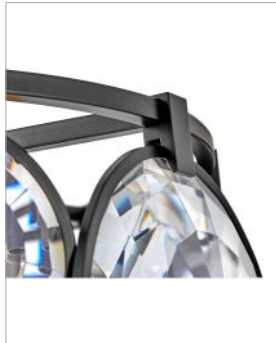

NALA

FR31263BLK

SMALL CONVERTIBLE CHANDELIER

Nala is striking from any angle with a traditional silhouette and elegant eye-catching details. Multi-faceted, optic-crystal lenses surround the circular frame and attach with cast clips in Heritage Brass and Black finishes.

DETAILS	
FINISH:	Black*
MATERIAL:	Steel
GLASS:	Optic Crystal
SLOPE DEGREE:	90
DIMMABLE:	No

DIMENSIONS	
WIDTH:	21.8"
HEIGHT:	10.8"
WEIGHT:	33lb

LIGHT SOURCE	
LIGHT SOURCE:	Socketed
WATTAGE:	5-5w Cand. LED, 60w Equiv.
VOLTAGE:	120v

MOUNTING	
CANOPY:	5" Dia.
LEAD WIRE:	1 X 120"
MAX HEIGHT:	45.8

SHIPPING	
CARTON LENGTH:	22.4
CARTON WIDTH:	22.4
CARTON HEIGHT:	25.6
CARTON WEIGHT:	41.8

PRODUCT DETAILS:

- This item may be hung on a sloped ceiling
- This fixture includes multiple down stems in various lengths to customize the installation height of the fixture, including one 6" stem and two 12" stems
- Suitable for use in dry (indoor) locations as defined by NEC and CEC. Meets United States UL Underwriters Laboratories & CSA Canadian Standards Association Product Safety Standards.
- Classic, elegant lines and timeless details enhance a traditional space