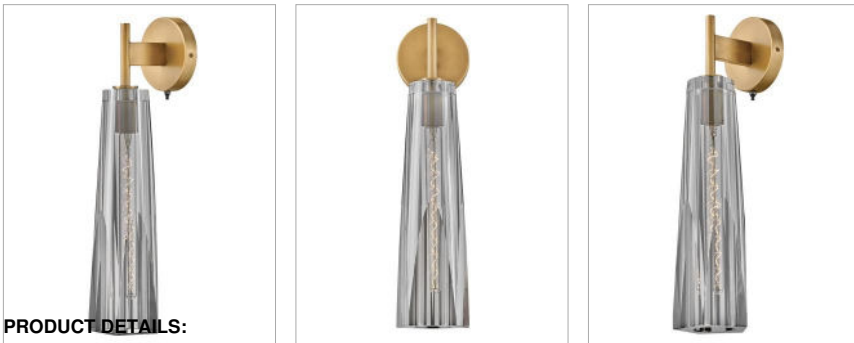

COSETTE

FR31100HBR-SM

LARGE SINGLE LIGHT SCONCE

With a dramatic but sleek silhouette and elongated crystal-cut sconce shades, Cosette exudes opulent charm. With two luxurious heavy-cut crystal shade options, smokey gray or clear, both beautifully cast a rich, multi-faceted light pattern. Cosette's sconce includes an elegantly concealed on/off switch, making it perfect for bedrooms and intimate spaces pattern.

DETAILS	
FINISH:	Heritage Brass with Smoked glass
MATERIAL:	Steel
GLASS:	Smoked Crystal
DIMMABLE:	No

DIMENSIONS	
WIDTH:	5"
HEIGHT:	21"
WEIGHT:	13.9lb
BACK PLATE:	5" Dia.
EXTENSION:	6.8"
TOP TO OUTLET:	2.5"

LIGHT SOURCE	
LIGHT SOURCE:	Socketed
WATTAGE:	1-10w Med. LED, 60w Equiv.
VOLTAGE:	120v

SHIPPING	
CARTON LENGTH:	27.3
CARTON WIDTH:	11.5
CARTON HEIGHT:	11
CARTON WEIGHT:	15.4

PRODUCT DETAILS:

- Mounting hardware is hidden on the back plate to ensure a clean silhouette
- Suitable for use in dry (indoor) locations as defined by NEC and CEC. Meets United States UL Underwriters Laboratories & CSA Canadian Standards Association Product Safety Standards.
- Features On/Off switch
- T9 or T10 bulbs required (not included)
- Classic, elegant lines and timeless details enhance a traditional space